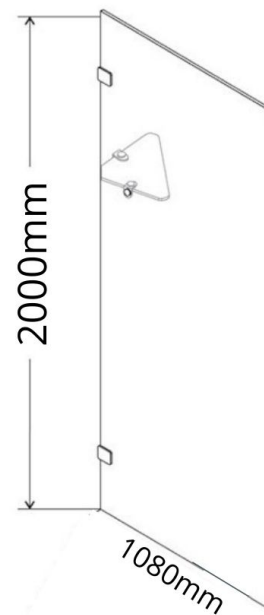

SWFRRETURN11 · FRAMELESS SHOWER PANEL 1100MM

FRAMELESS SUPPORT KIT

COMES WITH EVERY FRAMELESS PURCHASE

SWFRRETURN11: 1080mm (L) x 10mm (W) x 2000mm (H)

BECOMES 1100mm (L) WITH SEAL

WARRANTY

DESCRIPTION

Contemporary shower screen
1100mm length x 2000mm height
10mm thick glass
Includes corner corner shelves