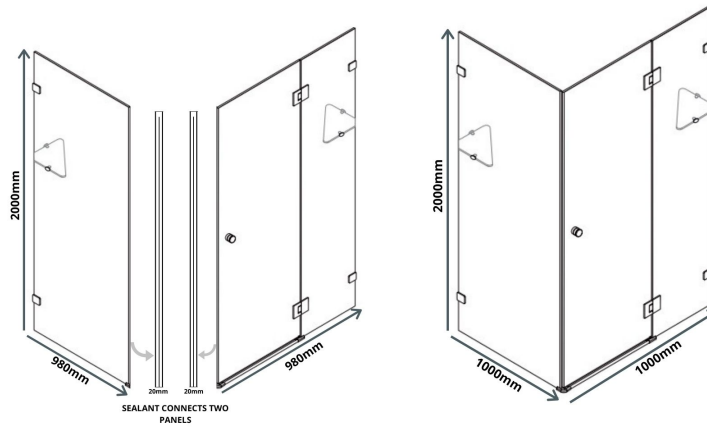

# SWFRRETURN10 + SWFRDOOR10 : FRAMELESS SHOWER CUBICLE 1000MM

SWFRDOOR10/SWRETURN10: 1000mm (L) x 1000mm (W) x 2000mm (H)

## DESCRIPTION

Contemporary shower screen  
1000mm length x 1000mm width x 2000mm height 10mm thick glass  
Includes two corner corner shelves  
Shower has magnetic seal which provides you a safer entry and close of shower, this magnetic seal makes your experience both safer as well as requiring less maintenance than traditional shower door arches