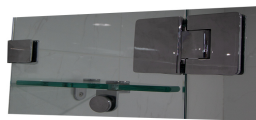

# SWFRRETURN10 + SWFRDOOR10 : FRAMELESS SHOWER CUBICLE 1000MM

SWFRDOOR10/SWRETURN10: 1000mm (L) x 1000mm (W) x 2000mm (H)

## DESCRIPTION

Contemporary shower screen  
1000mm length x 1000mm width x 2000mm height 10mm thick glass  
Includes two corner corner shelves  
Shower has magnetic seal which provides you a safer entry and close of shower, this magnetic seal makes your experience both safer as well as requiring less maintenance than traditional shower door arches