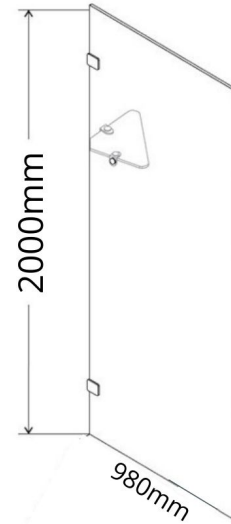

SWFRRETURN10 · FRAMELESS SHOWER PANEL 1000MM

FRAMELESS SUPPORT KIT

COMES WITH EVERY FRAMELESS PURCHASE

WARRANTY

SWFRRETURN10: 980mm (L) x 10mm (W) x 2000mm (H)

BECOMES 1000mm (L) WITH SEAL

DESCRIPTION

Contemporary shower screen
980mm length x 2000mm height - made to fit 1000mm x 2000mm
10mm thick glass
Includes corner corner shelves