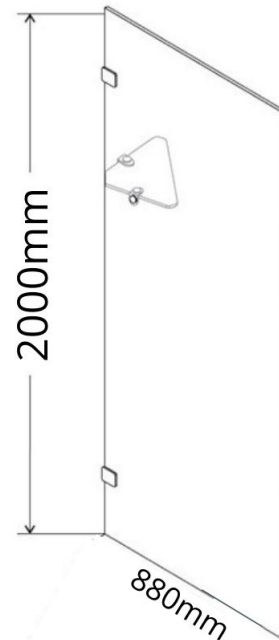

# SWFRRETURN09 · FRAMELESS SHOWER PANEL 900MM

FRAMELESS SUPPORT KIT

COMES WITH EVERY FRAMELESS PURCHASE

WARRANTY

**SWFRRETURN09: 880mm (L) x 10mm (W) x 2000mm (H)**

**BECOMES 900mm (L) WITH SEAL**

## DESCRIPTION

Contemporary shower screen  
880mm length x 2000mm height - made to fit 900mm x 2000mm  
10mm thick glass  
Includes corner corner shelves

Please note: Shower screen are not available for sale online