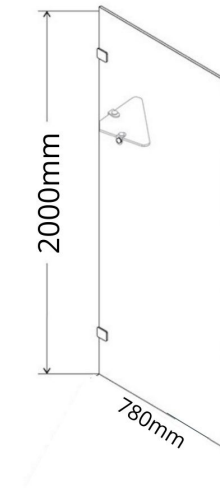

FRAMELESS SUPPORT KIT

COMES WITH EVERY FRAMELESS PURCHASE

SWFRRETURN08 : FRAMELESS SHOWER PANEL 800MM

WARRANTY

SWFRRETURN08: 780mm (L) x 10mm (W) x 2000mm (H)

BECOMES 800mm (L) WITH SEAL

DESCRIPTION

Contemporary shower screen  
780mm length x 2000mm height - made to fit 900mm x 2000mm  
10mm thick glass  
Includes corner corner shelves