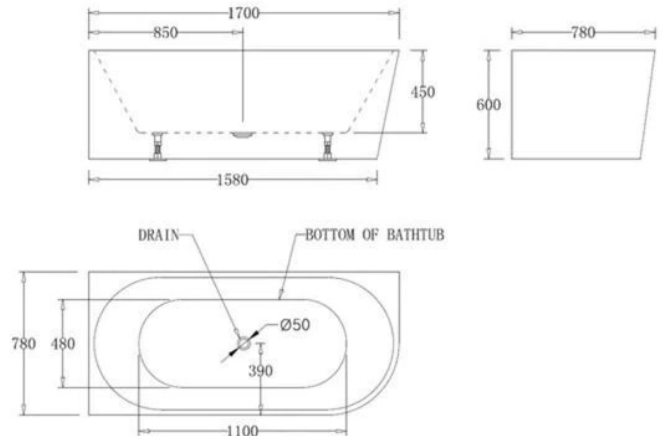

SWFLORIDA1700: FLORIDA 1700MM - FREESTANDING BATH

SWFLORIDA1700: 1700mm (L) 780mm (W) 600mm (H)

DIMENSIONS

Length: 1700mm | Width: 780mm | Depth: 600mm

DESCRIPTION

- The Florida is a contemporary, square, white freestanding corner bath
- 1700mm long x 780mm wide x 600mm high
- Perfect for smaller bathrooms whilst still providing a spacious and comfortable bathing experience
- Combine with an elegant floor mounted bath spout or wall mounted spout for a modern bathroom design
- Corner available in left hand or right hand
- Center 40mm outlet
- Made from Lucite, the best quality acrylic available
- Lucite allows heat to be conserved in the bath for longer time periods of time and is UV resistant meaning it will not yellow over time. A fantastic feature for bathrooms with windows and a lot of sunlight

IMPORTANT NOTICE

- Waste not included
- It is strongly recommended that any cut-outs are made based on the individual product dimensions.
- All pictures and drawings on this brochure are representational only, changes in the product may have occurred since time of print.
- All prices on this brochure and The Sink Warehouse website are subject to change without notice.