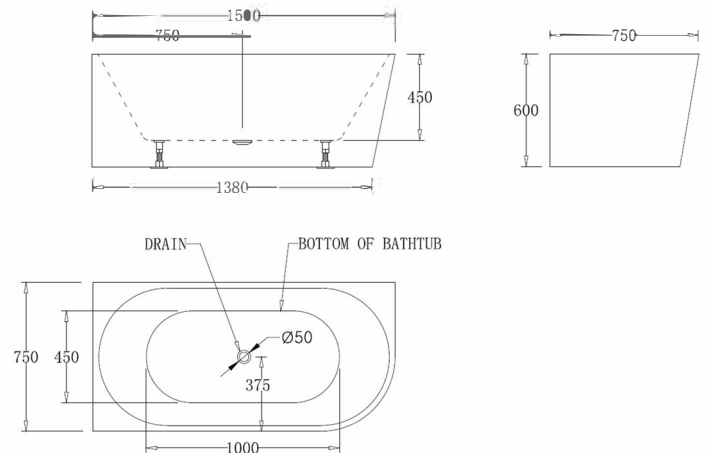

# SWFLORIDA1500: FLORIDA 1500MM - FREESTANDING BATH

## DIMENSIONS

Length: 1500mm | Width: 750mm | Depth: 600mm

## DESCRIPTION

- The Florida is a contemporary, square, white freestanding corner bath
- 1500mm long x 750mm wide x 600mm high
- Perfect for smaller bathrooms whilst still providing a spacious and comfortable bathing experience
- Combine with an elegant floor mounted bath spout or wall mounted spout for a modern bathroom design
- Corner available in left hand or right hand
- Center 40mm outlet
- Made from Lucite, the best quality acrylic available
- Lucite allows heat to be conserved in the bath for longer time periods of time and is UV resistant meaning it will not yellow over time. A fantastic feature for bathrooms with windows and a lot of sunlight