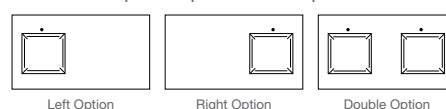

**Fineline Basin Top Options & Number of Tap Holes**

**600 – 1200mm Basin Tops**

- Single, Round or Square Ceramic Bowl with one or three tap holes

**1500 – 1800mm Basin Tops**

- Engineered Stone with either a Single or Double Square Alpina White Top and Basin