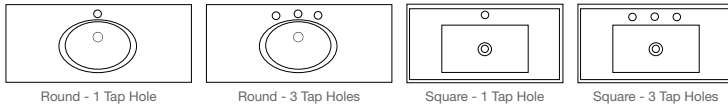

**INDI 600 WH**  
600 x 460 x 500mm  
  
RRP \$805 **SALE \$684**

**INDI 750 WH**  
750 x 460 x 500mm  
  
RRP \$905 **SALE \$769**

**INDI 900 WH**  
900 x 460 x 500mm  
  
RRP \$1060 **SALE \$901**

**INDI 1200 WH**  
1200 x 460 x 500mm  
  
RRP \$1420 **SALE \$1207**

**Indi Basin Top Options & Number Of Tap Holes**

**600 – 1200mm Basin Tops**

- Single, Round or Square Ceramic Bowl with one or three tap holes

Wastes, Taps & Mixers are sold separately • All our Vanity Combos are available without Tops