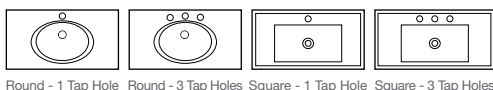

RRP \$1060 **SALE \$901**

**TIA 1200**  
1200 x 460 x 890mm

RRP \$1420 **SALE \$1207**

**TIA 1500**  
Single Basin 1500 x 460 x 890mm

RRP \$1790 **SALE \$1522**

**TIA 1500**  
Double Basin 1500 x 460 x 890mm

RRP \$1890 **SALE \$1607**

**TIA 1800**  
Single Basin 1800 x 460 x 890mm

Polymarble RRP \$1790 **SALE \$1522**  
RRP \$2090 **SALE \$1777**

**TIA 1800**  
Double Basin 1800 x 460 x 890mm

RRP \$2340 **SALE \$1989**

**Cube and Tia Basin Top Options & Number of Tap Holes**

**600 – 1200mm Basin Tops**

- Single, Round or Square Ceramic Basin
- One or Three Tap Holes

**1500mm Basin Tops**

- Ceramic Top
- Single or Double Basin