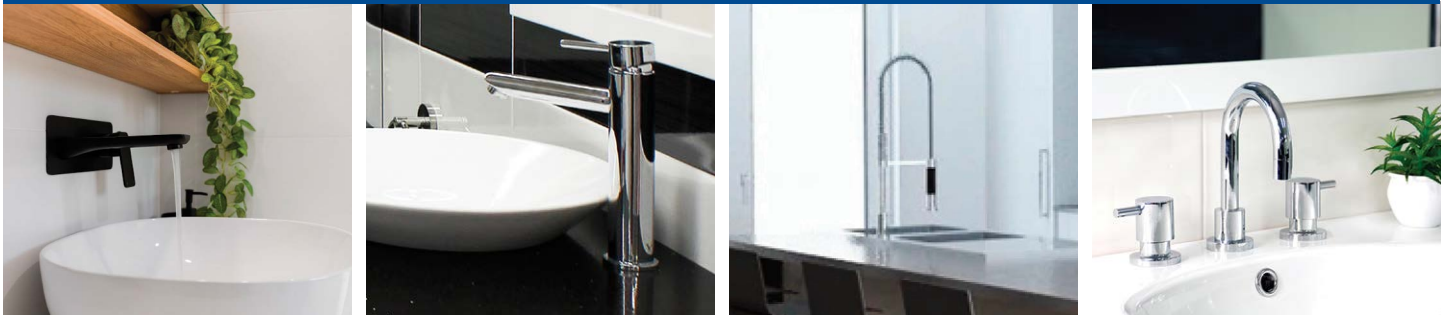

# TAPWARE AND ACCESSORIES

<p><b>QUADRO BASIN MIXER</b></p> <p>*** Chrome</p>  <p>RRP \$195 <b>SALE \$156</b></p>	<p><b>QUADRO BASIN MIXER MINI</b></p> <p>*** Chrome</p>  <p>RRP \$195 <b>SALE \$156</b></p>	<p><b>QUADRO BASIN MIXER EXTENDED</b></p> <p>*** Chrome</p>  <p>RRP \$245 <b>SALE \$196</b></p>	<p><b>QUADRO BATH SHOWER MIXER</b></p> <p>*** Chrome</p>  <p>RRP \$155 <b>SALE \$124</b></p>	<p><b>QUADRO BATH/SHOWER DIVERTER MIXER</b></p> <p>*** Chrome</p>  <p>RRP \$245 <b>SALE \$196</b></p>	<p><b>QUADRO WALL MIXER WITH SPOUT</b></p> <p>*** Chrome</p>  <p>RRP \$295 <b>SALE \$236</b></p>
---	---	---	---	---	--