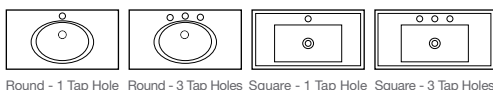

Polymarble RRP \$1790 **SALE \$1522**  
RRP \$2090 **SALE \$1777**

**CLASSIC 1800 WH**  
Double Basin 1800 x 460 x 555mm

RRP \$2340 **SALE \$1989**

**Classic Basin Top Options & Number of Tap Holes**

**600 – 1200mm Basin Tops**

- Single, Round or Square Ceramic Basin
- One or Three Tap Holes

**1500mm Basin Tops**

- Ceramic Top
- Single or Double Basin

**1800mm Basin Tops**

- Polymarble Top
- Single Round Basin

**1800mm Basin Tops**