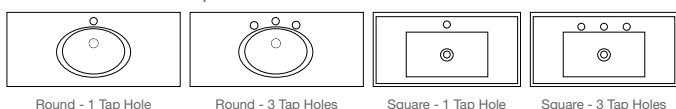

**FINELINE 1500 WH**  
Double Basin 1500 x 460 x 470mm  
  
RRP \$1990 **SALE \$1692**

**FINELINE 1800 WH**  
Single Basin 1800 x 460 x 470mm  
  
RRP \$1890 **SALE \$1607**

**FINELINE 1800 WH**  
Double Basin 1800 x 460 x 470mm  
  
RRP \$2140 **SALE \$1819**

**Fineline Basin Top Options & Number of Tap Holes**

**600 – 1200mm Basin Tops**

- Single, Round or Square Ceramic Bowl with one or three tap holes

**1500 – 1800mm Basin Tops**

- Engineered Stone with either a Single or Double Square Alpina White Top and Basin