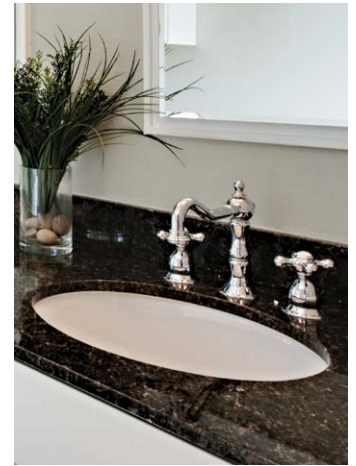

RRP \$265 **SALE \$212**

**MANCHESTER HALF INSET BASIN**

530 x 460 x 160mm  
1 Tap Hole with Overflow

RRP \$295 **SALE \$236**

**PEDESTAL BASIN**

555 x 445 x 150mm Height 825mm  
1 Tap Hole with Overflow

RRP \$295 **SALE \$266**