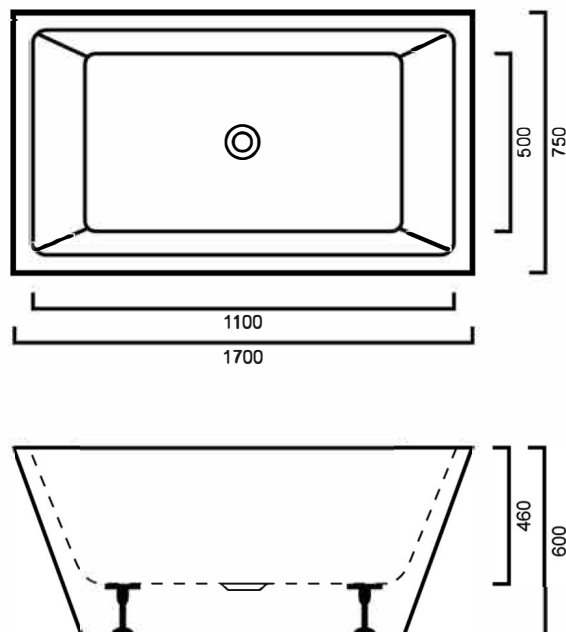

# SWEMILY1700: EMILY 1700MM - FREESTANDING BATH

SWEMILY1700: 1700mm x 750mm x 460/600mm

## DIMENSIONS

Length: 1700mm | Width: 750mm | Depth: 460/600mm

## DESCRIPTION

- Contemporary freestanding bath
- 1700mm long x 750mm wide x 460/600mm deep
- Perfect for smaller bathrooms whilst still providing a spacious and comfortable bathing experience
- Combine with an elegant floor mounted bath spout or wall mounted spout for a modern bathroom design
- Center 40mm outlet
- Sanitary grade acrylic allows heat to be conserved in the bath for longer time periods