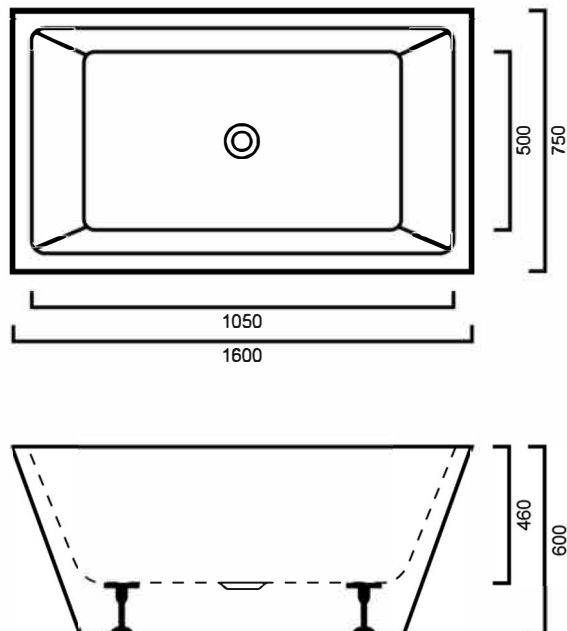

SWEMILY1600: EMILY 1600MM - FREESTANDING BATH

SWEMILY1600: 1600mm x 750mm x 460/600mm

DIMENSIONS

Length: 1600mm | Width: 750mm | Depth: 460/600mm

DESCRIPTION

- Contemporary freestanding bath
- 1600mm long x 750mm wide x 460/600mm deep
- Perfect for smaller bathrooms whilst still providing a spacious and comfortable bathing experience
- Combine with an elegant floor mounted bath spout or wall mounted spout for a modern bathroom design
- Center 40mm outlet
- Sanitary grade acrylic allows heat to be conserved in the bath for longer time periods

IMPORTANT NOTICE

- Waste not included
- It is strongly recommended that any cut-outs are made based on the individual product dimensions.
- All pictures and drawings on this brochure are representational only, changes in the product may have occurred since time of print.
- All prices on this brochure and The Sink Warehouse website are subject to change without notice.