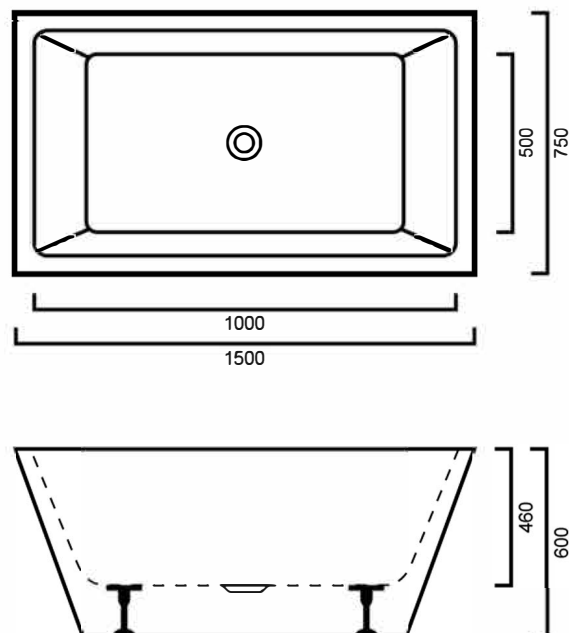

SWEMILY1500: EMILY 1500MM - FREESTANDING BATH

SWEMILY1500: 1500mm x 750mm x 460/600mm

DIMENSIONS

Length: 1500mm | Width: 750mm | Depth: 460/600mm

DESCRIPTION

- Contemporary freestanding bath
- 1500mm long x 750mm wide x 460/600mm deep
- Perfect for smaller bathrooms whilst still providing a spacious and comfortable bathing experience
- Combine with an elegant floor mounted bath spout or wall mounted spout for a modern bathroom design
- Center 40mm outlet
- Sanitary grade acrylic allows heat to be conserved in the bath for longer time periods

IMPORTANT NOTICE

- Waste not included
- It is strongly recommended that any cut-outs are made based on the individual product dimensions.
- All pictures and drawings on this brochure are representational only, changes in the product may have occurred since time of print.
- All prices on this brochure and The Sink Warehouse website are subject to change without notice.