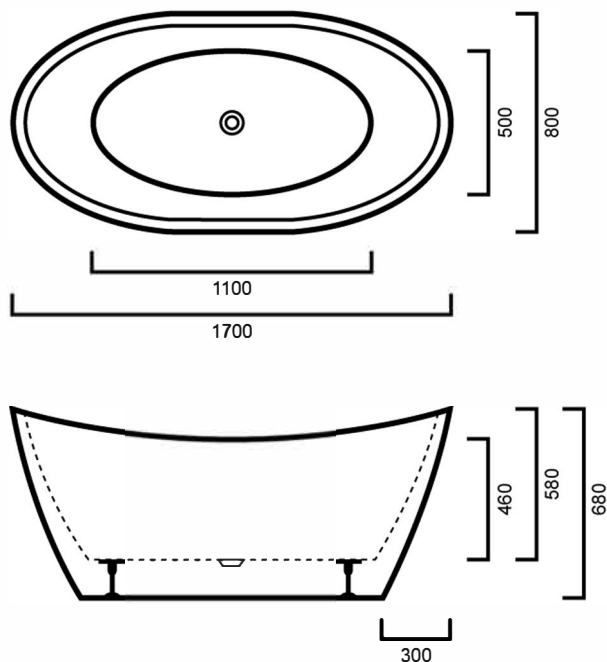

SWDENISE1700B: DENISE 1700MM BLACK FREESTANDING BATH

SWDENISE1700: 1700mm x 800mm x 460/680mm

DIMENSIONS

Length: 1700mm | Width: 880mm | Depth: 460/680mm

DESCRIPTION

- Contemporary freestanding black bath
- 1700mm long x 800mm wide x 460/680mm deep
- Double ended bath making a comfortable experience for one or even two people
- Combine with an elegant floor mounted bath spout or wall mounted spout for a modern bathroom design
- Center 40mm outlet
- Sanitary grade acrylic allows heat to be conserved in the bath for longer time periods