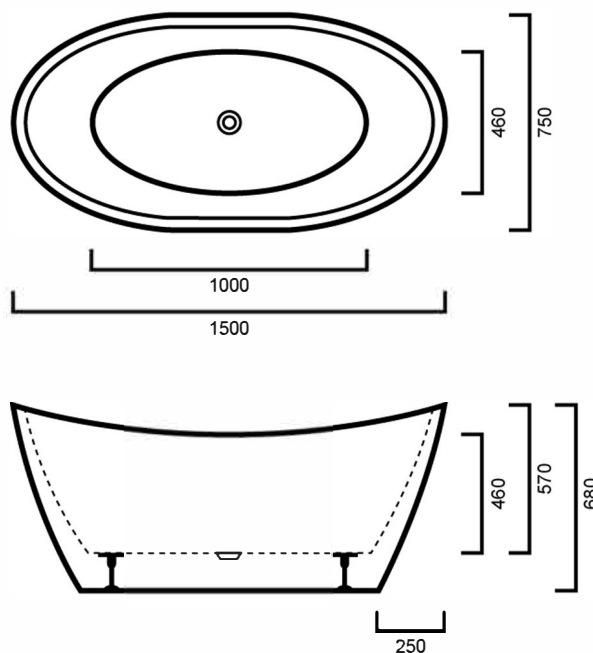

# SWDENISE1500B: DENISE 1500MM BLACK FREESTANDING BATH

SWDENISE1500: 1500mm x 750mm x 460/680mm

## DIMENSIONS

Length: 1500mm | Width: 750mm | Depth: 460/680mm

## DESCRIPTION

- Contemporary freestanding black bath
- 1500mm long x 750mm wide x 460/680mm deep
- Double ended bath making a comfortable experience for one or even two people
- Combine with an elegant floor mounted bath spout or wall mounted spout for a modern bathroom design
- Center 40mm outlet
- Sanitary grade acrylic allows heat to be conserved in the bath for longer time periods