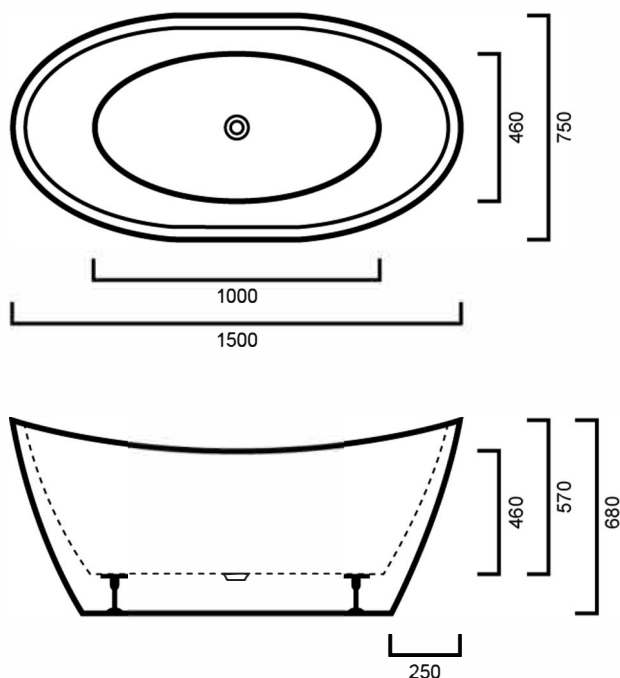

SWDENISE1500: DENISE 1500MM - FREESTANDING BATH

SWDENISE1500: 1500mm x 750mm x 460/680mm

DIMENSIONS

Length: 1500mm | Width: 750mm | Depth: 460/680mm

DESCRIPTION

- Contemporary freestanding bath
- 1500mm long x 750mm wide x 460/680mm deep
- Double ended bath making a comfortable experience for one or even two people
- Combine with an elegant floor mounted bath spout or wall mounted spout for a modern bathroom design
- Center 40mm outlet
- Sanitary grade acrylic allows heat to be conserved in the bath for longer time periods