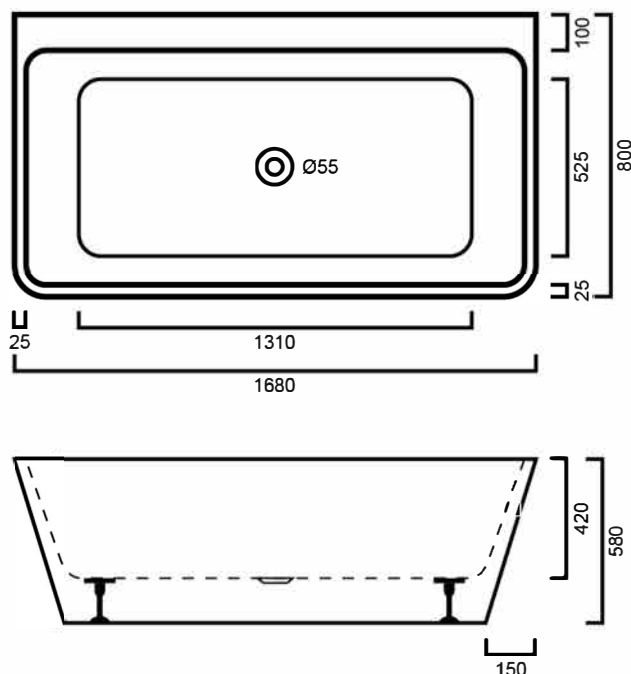

SWDBATH1680: D-BATH 1680MM - FREESTANDING BATH

SWDBATH1680: 1680mm x 800mm x 580mm

DIMENSIONS

Length: 1680mm | Width: 800mm | Depth: 580mm

DESCRIPTION

- Contemporary back to wall freestanding bath
- 1680mm long x 800mm wide x 580mm deep
- Perfect for smaller bathrooms whilst still providing a spacious and comfortable bathing experience
- Combine with an elegant floor mounted bath spout or wall mounted spout for a modern bathroom design
- Center 40mm outlet
- Sanitary grade acrylic allows heat to be conserved in the bath for longer time periods