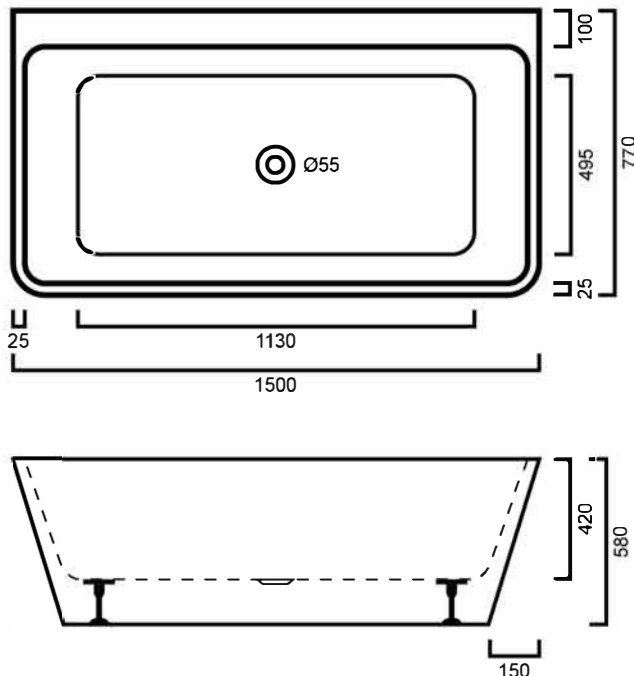

SWDBATH1500: D-BATH 1500MM - FREESTANDING BATH

SWDBATH1500: 1500mm x 770mm x 580mm

DIMENSIONS

Length: 1500mm | Width: 770mm | Depth: 580mm

DESCRIPTION

- Contemporary back to wall freestanding bath
- 1500mm long x 770mm wide x 580mm deep
- Perfect for smaller bathrooms whilst still providing a spacious and comfortable bathing experience
- Combine with an elegant floor mounted bath spout or wall mounted spout for a modern bathroom design
- Center 40mm outlet
- Sanitary grade acrylic allows heat to be conserved in the bath for longer time periods

IMPORTANT NOTICE

- Waste not included
- It is strongly recommended that any cut-outs are made based on the individual product dimensions.
- All pictures and drawings on this brochure are representational only, changes in the product may have occurred since time of print.
- All prices on this brochure and The Sink Warehouse website are subject to change without notice.