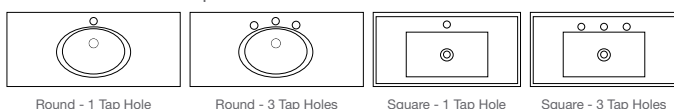

FINELINE 600
600 x 460 x 890mm

RRP $875 **SALE $656**

FINELINE 750
750 x 460 x 890mm

RRP $1005 **SALE $754**

FINELINE 900
900 x 460 x 890mm

RRP $1140 **SALE $855**

FINELINE 1200
1200 x 460 x 890mm

RRP $1420 **SALE $1065**

FINELINE 1500
Single Basin 1500 x 460 x 890mm

RRP $1890 **SALE $1418**

FINELINE 1500
Double Basin 1500 x 460 x 890mm

RRP $2290 **SALE $1718**

FINELINE 1800
Single Basin 1800 x 460 x 890mm

RRP $2190 **SALE $1643**

FINELINE 1800
Double Basin 1800 x 460 x 890mm

RRP $2440 **SALE $1830**

FINELINE 600 WH
600 x 460 x 470mm

RRP $655 **SALE $491**

FINELINE 750 WH
750 x 460 x 470mm

RRP $755 **SALE $566**

FINELINE 900 WH
900 x 460 x 470mm

RRP $940 **SALE $705**

FINELINE 1200 WH
1200 x 460 x 470mm

RRP $1220 **SALE $915**

FINELINE 1500 WH
Single Basin 1500 x 460 x 470mm

RRP $1590 **SALE $1193**

FINELINE 1500 WH
Double Basin 1500 x 460 x 470mm

RRP $1990 **SALE $1493**

FINELINE 1800 WH
Single Basin 1800 x 460 x 470mm

RRP $1890 **SALE $1418**

FINELINE 1800 WH
Double Basin 1800 x 460 x 470mm

RRP $2140 **SALE $1605**

Fineline Basin Top Options & Number of Tap Holes

600 – 1200mm Basin Tops

- Single, Round or Square Ceramic Bowl with one or three tap holes