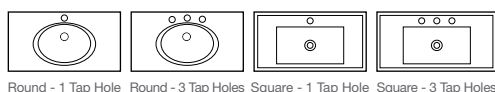

CUBE 600
600 x 460 x 850mm

RRP $605 **SALE $454**

CUBE 750
750 x 460 x 850mm

RRP $855 **SALE $641**

CUBE 900
900 x 460 x 850mm

RRP $1040 **SALE $780**

CUBE 1200
1200 x 460 x 850mm

RRP $1320 **SALE $990**

CUBE 1500
Single Basin 1500 x 460 x 850mm

RRP $1790 **SALE $1343**

CUBE 1500
Double Basin 1500 x 460 x 850mm

RRP $1890 **SALE $1418**

CUBE 1800
Single Basin 1800 x 460 x 850mm

Polymarble RRP $1790 **SALE $1342**
RRP $2090 **SALE $1568**

CUBE 1800
Double Basin 1800 x 460 x 850mm

RRP $2340 **SALE $1763**

TIA 600
600 x 460 x 890mm

RRP $805 **SALE $604**

TIA 750
750 x 460 x 890mm

RRP $905 **SALE $679**

TIA 900
900 x 460 x 890mm

RRP $1060 **SALE $795**

TIA 1200
1200 x 460 x 890mm

RRP $1420 **SALE $1065**

TIA 1500
Single Basin 1500 x 460 x 890mm

RRP $1790 **SALE $1343**

TIA 1500
Double Basin 1500 x 460 x 890mm

RRP $1890 **SALE $1418**

TIA 1800
Single Basin 1800 x 460 x 890mm

Polymarble RRP $1790 **SALE $1342**
RRP $2090 **SALE $1568**

TIA 1800
Double Basin 1800 x 460 x 890mm

RRP $2340 **SALE $1763**

Cube and Tia Basin Top Options & Number of Tap Holes

600 – 1200mm Basin Tops

- Single, Round or Square Ceramic Basin
- One or Three Tap Holes