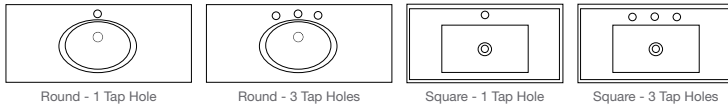

INDI 600
600 x 460 x 890mm

RRP $805 **SALE $604**

INDI 750
750 x 460 x 890mm

RRP $905 **SALE $679**

INDI 900
900 x 460 x 890mm

RRP $1060 **SALE $795**

INDI 1200
1200 x 460 x 890mm

RRP $1420 **SALE $1065**

INDI 600 WH
600 x 460 x 500mm

RRP $805 **SALE $604**

INDI 750 WH
750 x 460 x 500mm

RRP $905 **SALE $679**

INDI 900 WH
900 x 460 x 500mm

RRP $1060 **SALE $795**

INDI 1200 WH
1200 x 460 x 500mm

RRP $1420 **SALE $1065**

Indi Basin Top Options & Number Of Tap Holes

600 – 1200mm Basin Tops

- Single, Round or Square Ceramic Bowl with one or three tap holes

Wastes, Taps & Mixers are sold separately • All our Vanity Combos are available without Tops

SHAVING CABINET
1 Door 300 x 600 x 150mm

RRP $195 **SALE $146**

SHAVING CABINET
1 Door 400 x 600 x 150mm

RRP $240 **SALE $180**

SHAVING CABINET
1 Door 450 x 600 x 150mm

RRP $255 **SALE $191**

SHAVING CABINET
2 Door 600 x 750 x 150mm

RRP $270 **SALE $203**

SHAVING CABINET
2 Door 750 x 750 x 150mm

RRP $295 **SALE $221**

SHAVING CABINET
2 Door 900 x 750 x 150mm

RRP $340 **SALE $255**

SHAVING CABINET
3 Door 1000 x 750 x 150mm

RRP $395 **SALE $296**

SHAVING CABINET
3 Door 1200 x 750 x 150mm

RRP $425 **SALE $319**