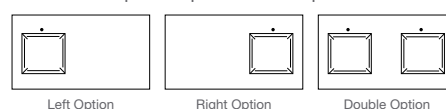

RRP \$2140 **SALE \$1605**

**Fineline Basin Top Options & Number of Tap Holes**

**600 – 1200mm Basin Tops**

- Single, Round or Square Ceramic Bowl with one or three tap holes

**1500 – 1800mm Basin Tops**

- Engineered Stone with either a Single or Double Square Alpina White Top and Basin