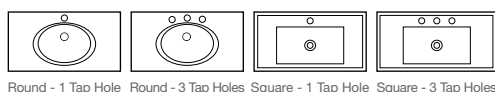

Centre Option   Double Option

CLASSIC 600
600 x 460 x 850mm

RRP $605 **SALE $454**

CLASSIC 750
750 x 460 x 850mm

RRP $855 **SALE $641**

CLASSIC 900
900 x 460 x 850mm

RRP $1040 **SALE $780**

CLASSIC 1200
1200 x 460 x 850mm

RRP $1320 **SALE $990**

CLASSIC 1500
Single Basin 1500 x 460 x 850mm
Double Basin 1500 x 460 x 850mm

RRP $1790 **SALE $1343**
RRP $1890 **SALE $1418**

CLASSIC 1800
Single Basin 1800 x 460 x 850mm
Double Basin 1800 x 460 x 850mm

Polymarble RRP $1790 **SALE $1343**
RRP $2090 **SALE $1568**
RRP $2340 **SALE $1755**

CLASSIC CORNER
600 x 600mm
900 x 900mm

600 RRP $950 **SALE $713**
900 RRP $1600 **SALE $1200**

CLASSIC CORNER
600 x 900mm Left Basin
600 x 900mm Right Basin

Left RRP $1245 **SALE $934**
Right RRP $1245 **SALE $934**

CLASSIC 600 WH
600 x 460 x 555mm

RRP $605 **SALE $454**

CLASSIC 750 WH
750 x 460 x 555mm

RRP $855 **SALE $641**

CLASSIC 900 WH
900 x 460 x 555mm

RRP $1040 **SALE $780**

CLASSIC 1200 WH
1200 x 460 x 555mm

RRP $1320 **SALE $990**

CLASSIC 1500 WH
Single Basin 1500 x 460 x 555mm

RRP $1790 **SALE $1343**

CLASSIC 1500 WH
Double Basin 1500 x 460 x 555mm

RRP $1890 **SALE $1418**

CLASSIC 1800 WH
Single Basin 1800 x 460 x 555mm

Polymarble RRP $1790 **SALE $1343**
RRP $2090 **SALE $1568**

CLASSIC 1800 WH
Double Basin 1800 x 460 x 555mm

RRP $2340 **SALE $1755**

Classic Basin Top Options & Number of Tap Holes

600 – 1200mm Basin Tops

- Single, Round or Square Ceramic Basin
- One or Three Tap Holes

Round - 1 Tap Hole   Round - 3 Tap Holes   Square - 1 Tap Hole   Square - 3 Tap Holes