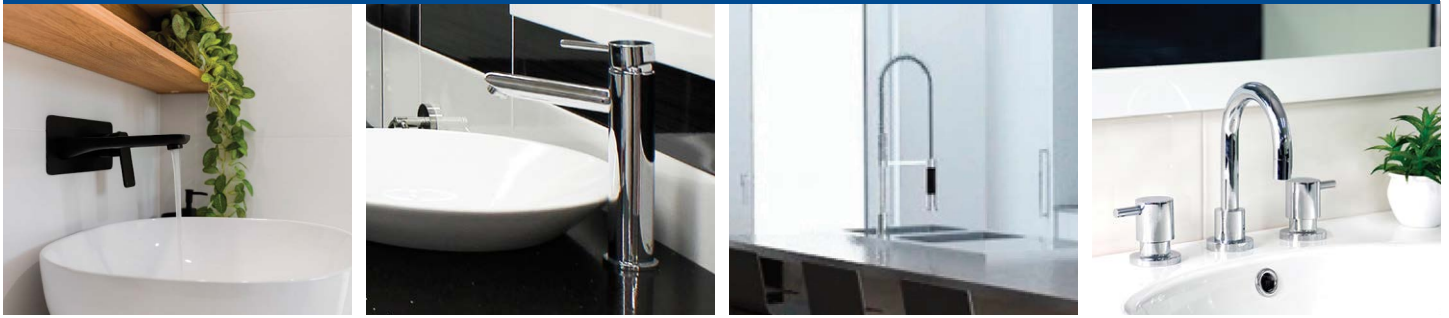

# TAPWARE AND ACCESSORIES

QUADRO BASIN MIXER	QUADRO BASIN MIXER MINI	QUADRO BASIN MIXER EXTENDED	QUADRO BATH SHOWER MIXER	QUADRO BATH/SHOWER DIVERTER MIXER	QUADRO WALL MIXER WITH SPOUT
*** Chrome	*** Chrome	*** Chrome	*** Chrome	*** Chrome	*** Chrome
					
RRP \$195 <b>SALE \$146</b>	RRP \$195 <b>SALE \$146</b>	RRP \$295 <b>SALE \$221</b>	RRP \$155 <b>SALE \$116</b>	RRP \$245 <b>SALE \$184</b>	RRP \$295 <b>SALE \$221</b>