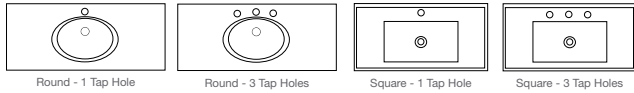

**Newport Basin Top Options & Number of Tap Holes**

**600 – 1200mm Basin Tops**

- Single, Round or Square Ceramic Bowl with one or three tap holes

**Ensuite Basin Top Options & Number of Tap Holes**

**600 – 900mm Basin Tops**