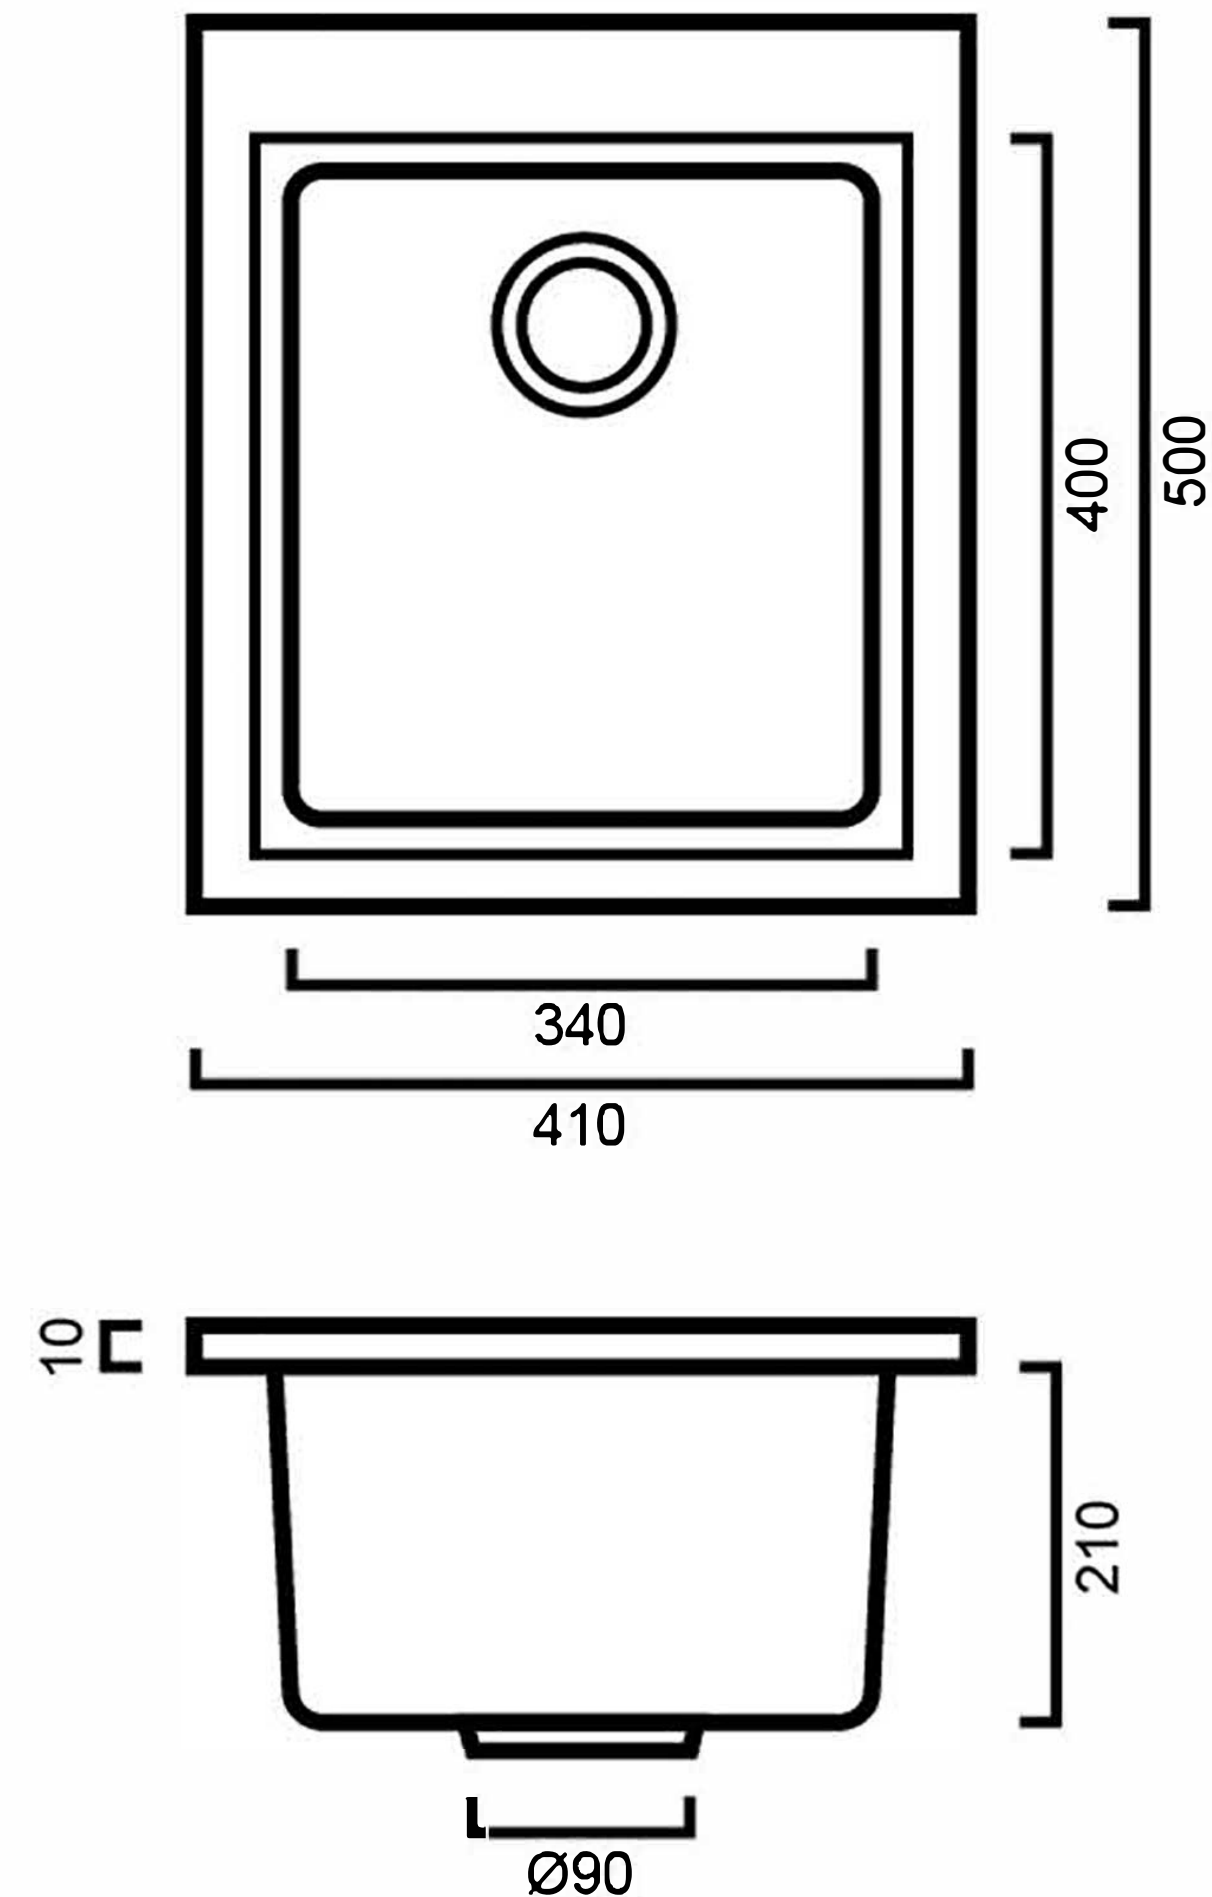

QUAD75BL: QUADRILLE 75 - GRANITE SINK

QUAD75(BL/WH): 410mm x 500mm x 210mm

DIMENSIONS

Length: 410mm | Width: 500mm | Depth: 210mm

DESCRIPTION

- Contemporary large square bowl
- 410mm long x 500mm wide x 220mm deep
- Can be inset or undermount
- Constructed from Luisigranit:
 - Luisigranit is composed of quartz (the hardest element of granite), acryl (a high quality polymer) and colour pigment
- Its high quality materials and construction makes it heat resistant, scratch resistant, stain resistant and impact resistant
- The antibacterial properties create a highly hygienic surface
- The density of the Luisigranit stifles all sounds making for comfortable use
- Supplied with one 90mm basket wastes
- No overflow