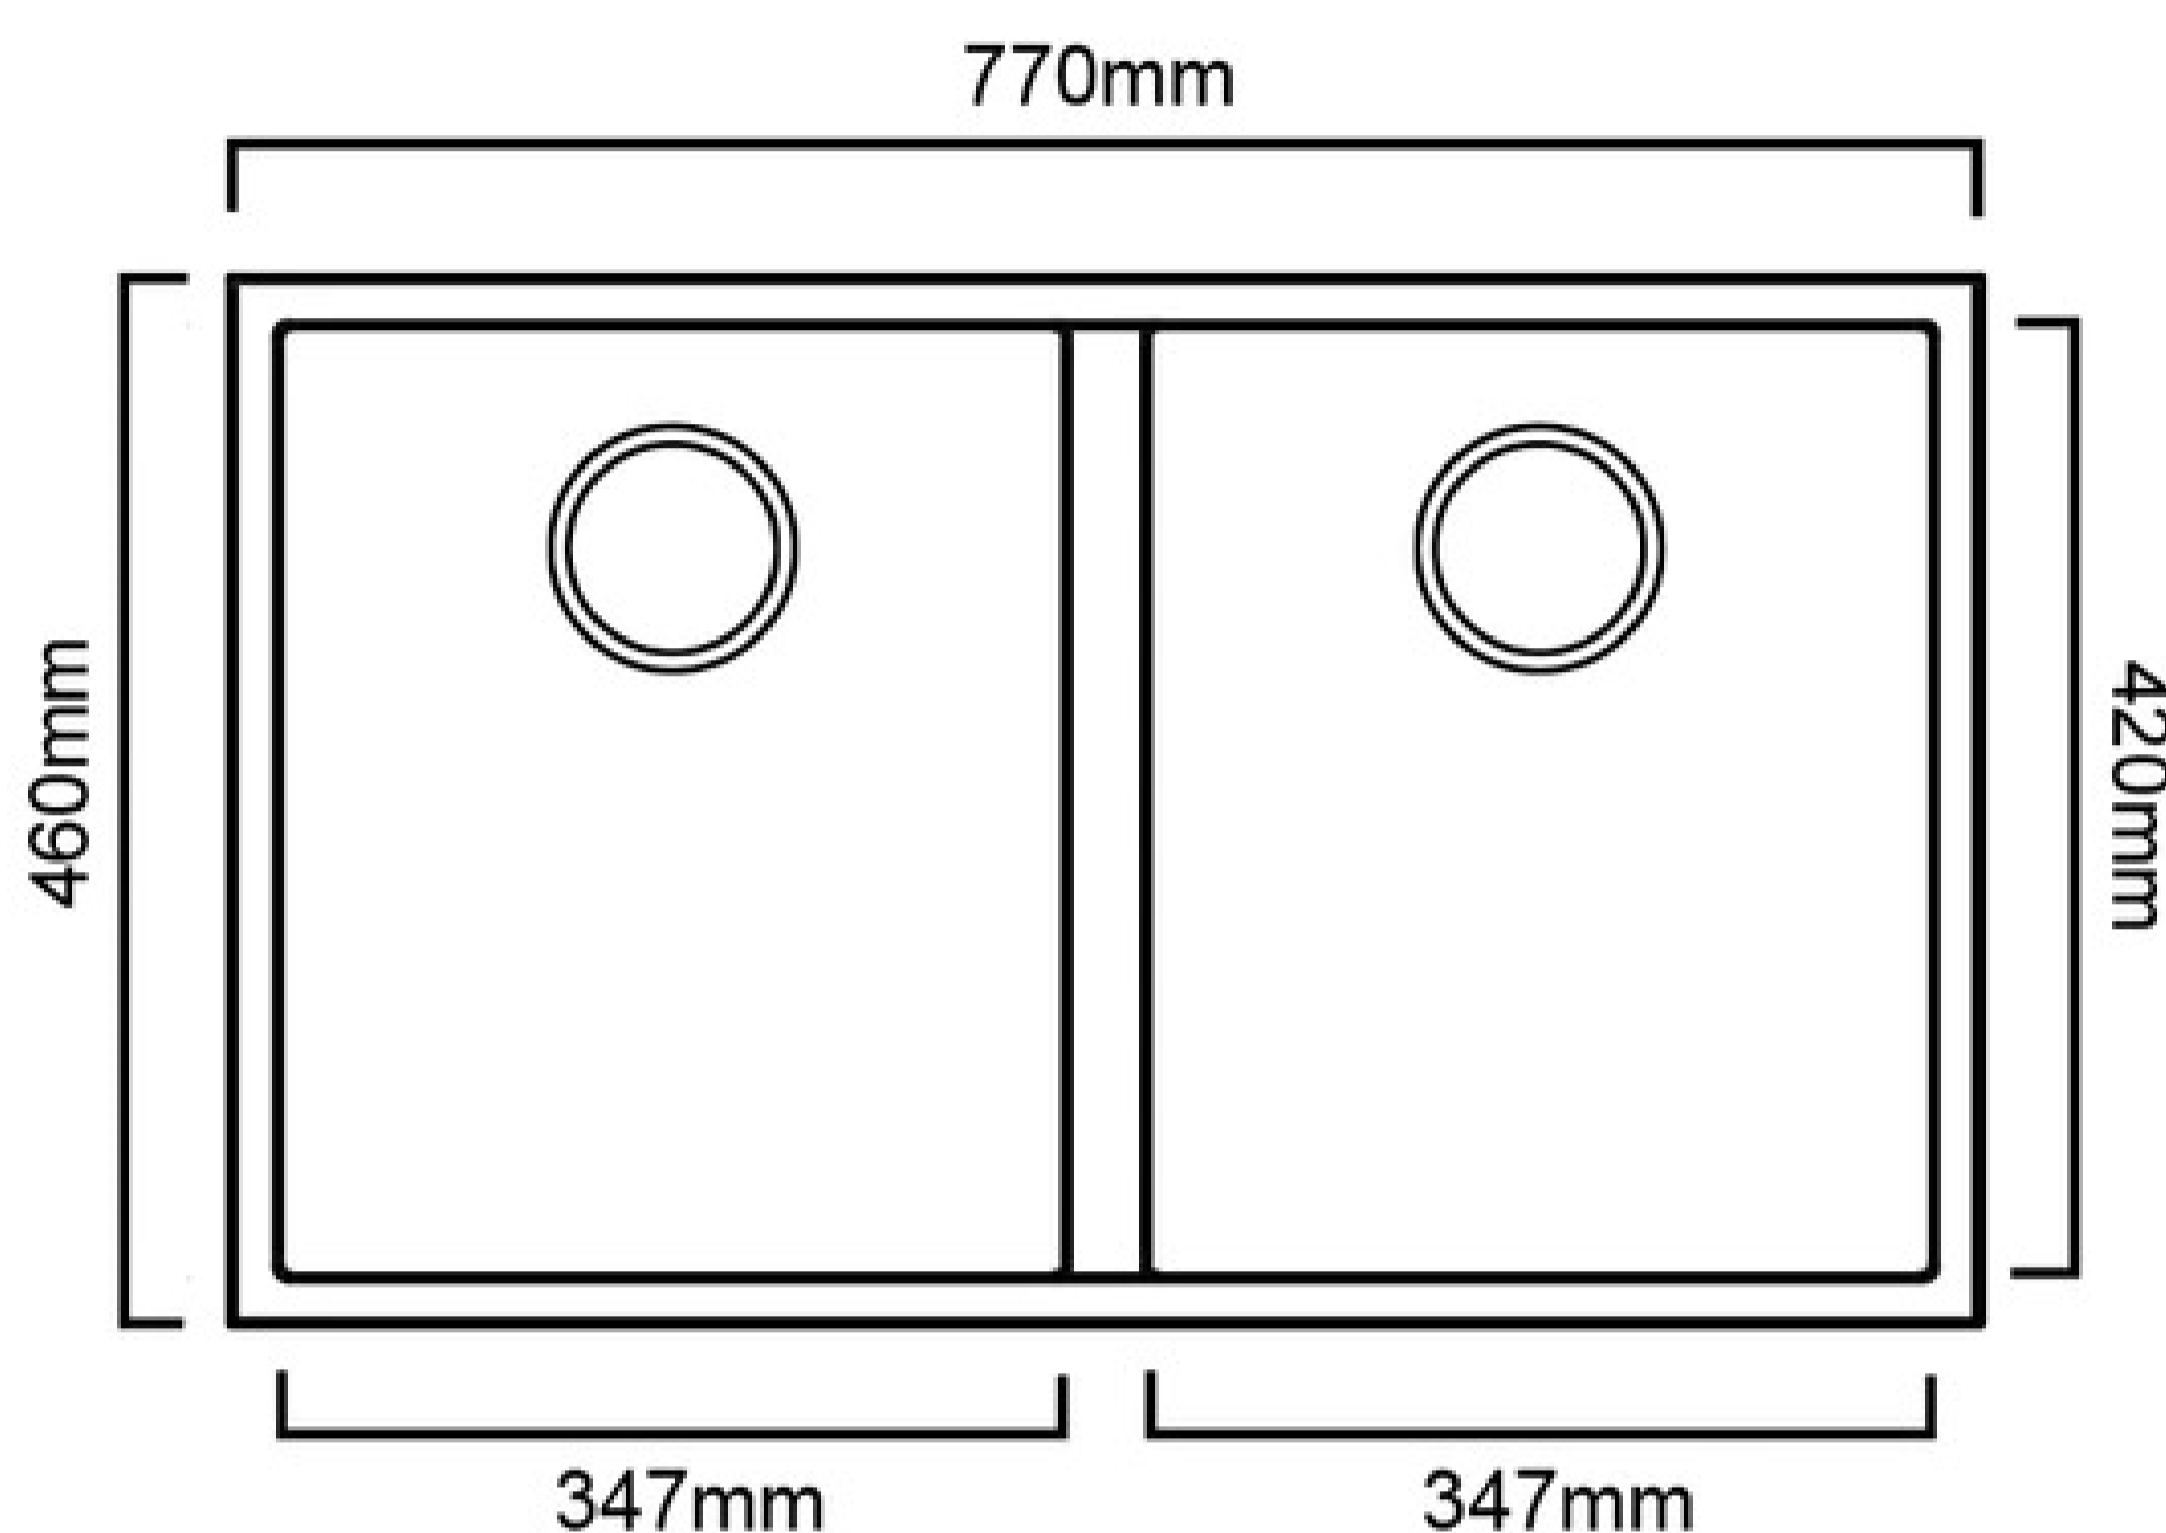

QUAD200U(BL/WH): 770mm x 460mm x 210mm

## DIMENSIONS

Length: 770mm | Width: 460mm | Depth: 210mm

## DESCRIPTION

- Contemporary large double square bowl
- 770mm long x 460mm wide x 210mm deep
- Can be inset or undermount
- Constructed from Luisigranit:
  - Luisigranit is composed of quartz (the hardest element of granite), acryl (a high quality polymer) and colour pigment
- Its high quality materials and construction makes it heat resistant, scratch resistant, stain resistant and impact resistant
- The antibacterial properties create a highly hygienic surface
- The density of the Luisigranit stifles all sounds making for comfortable use
- Supplied with two 90mm basket wastes
- No overflow