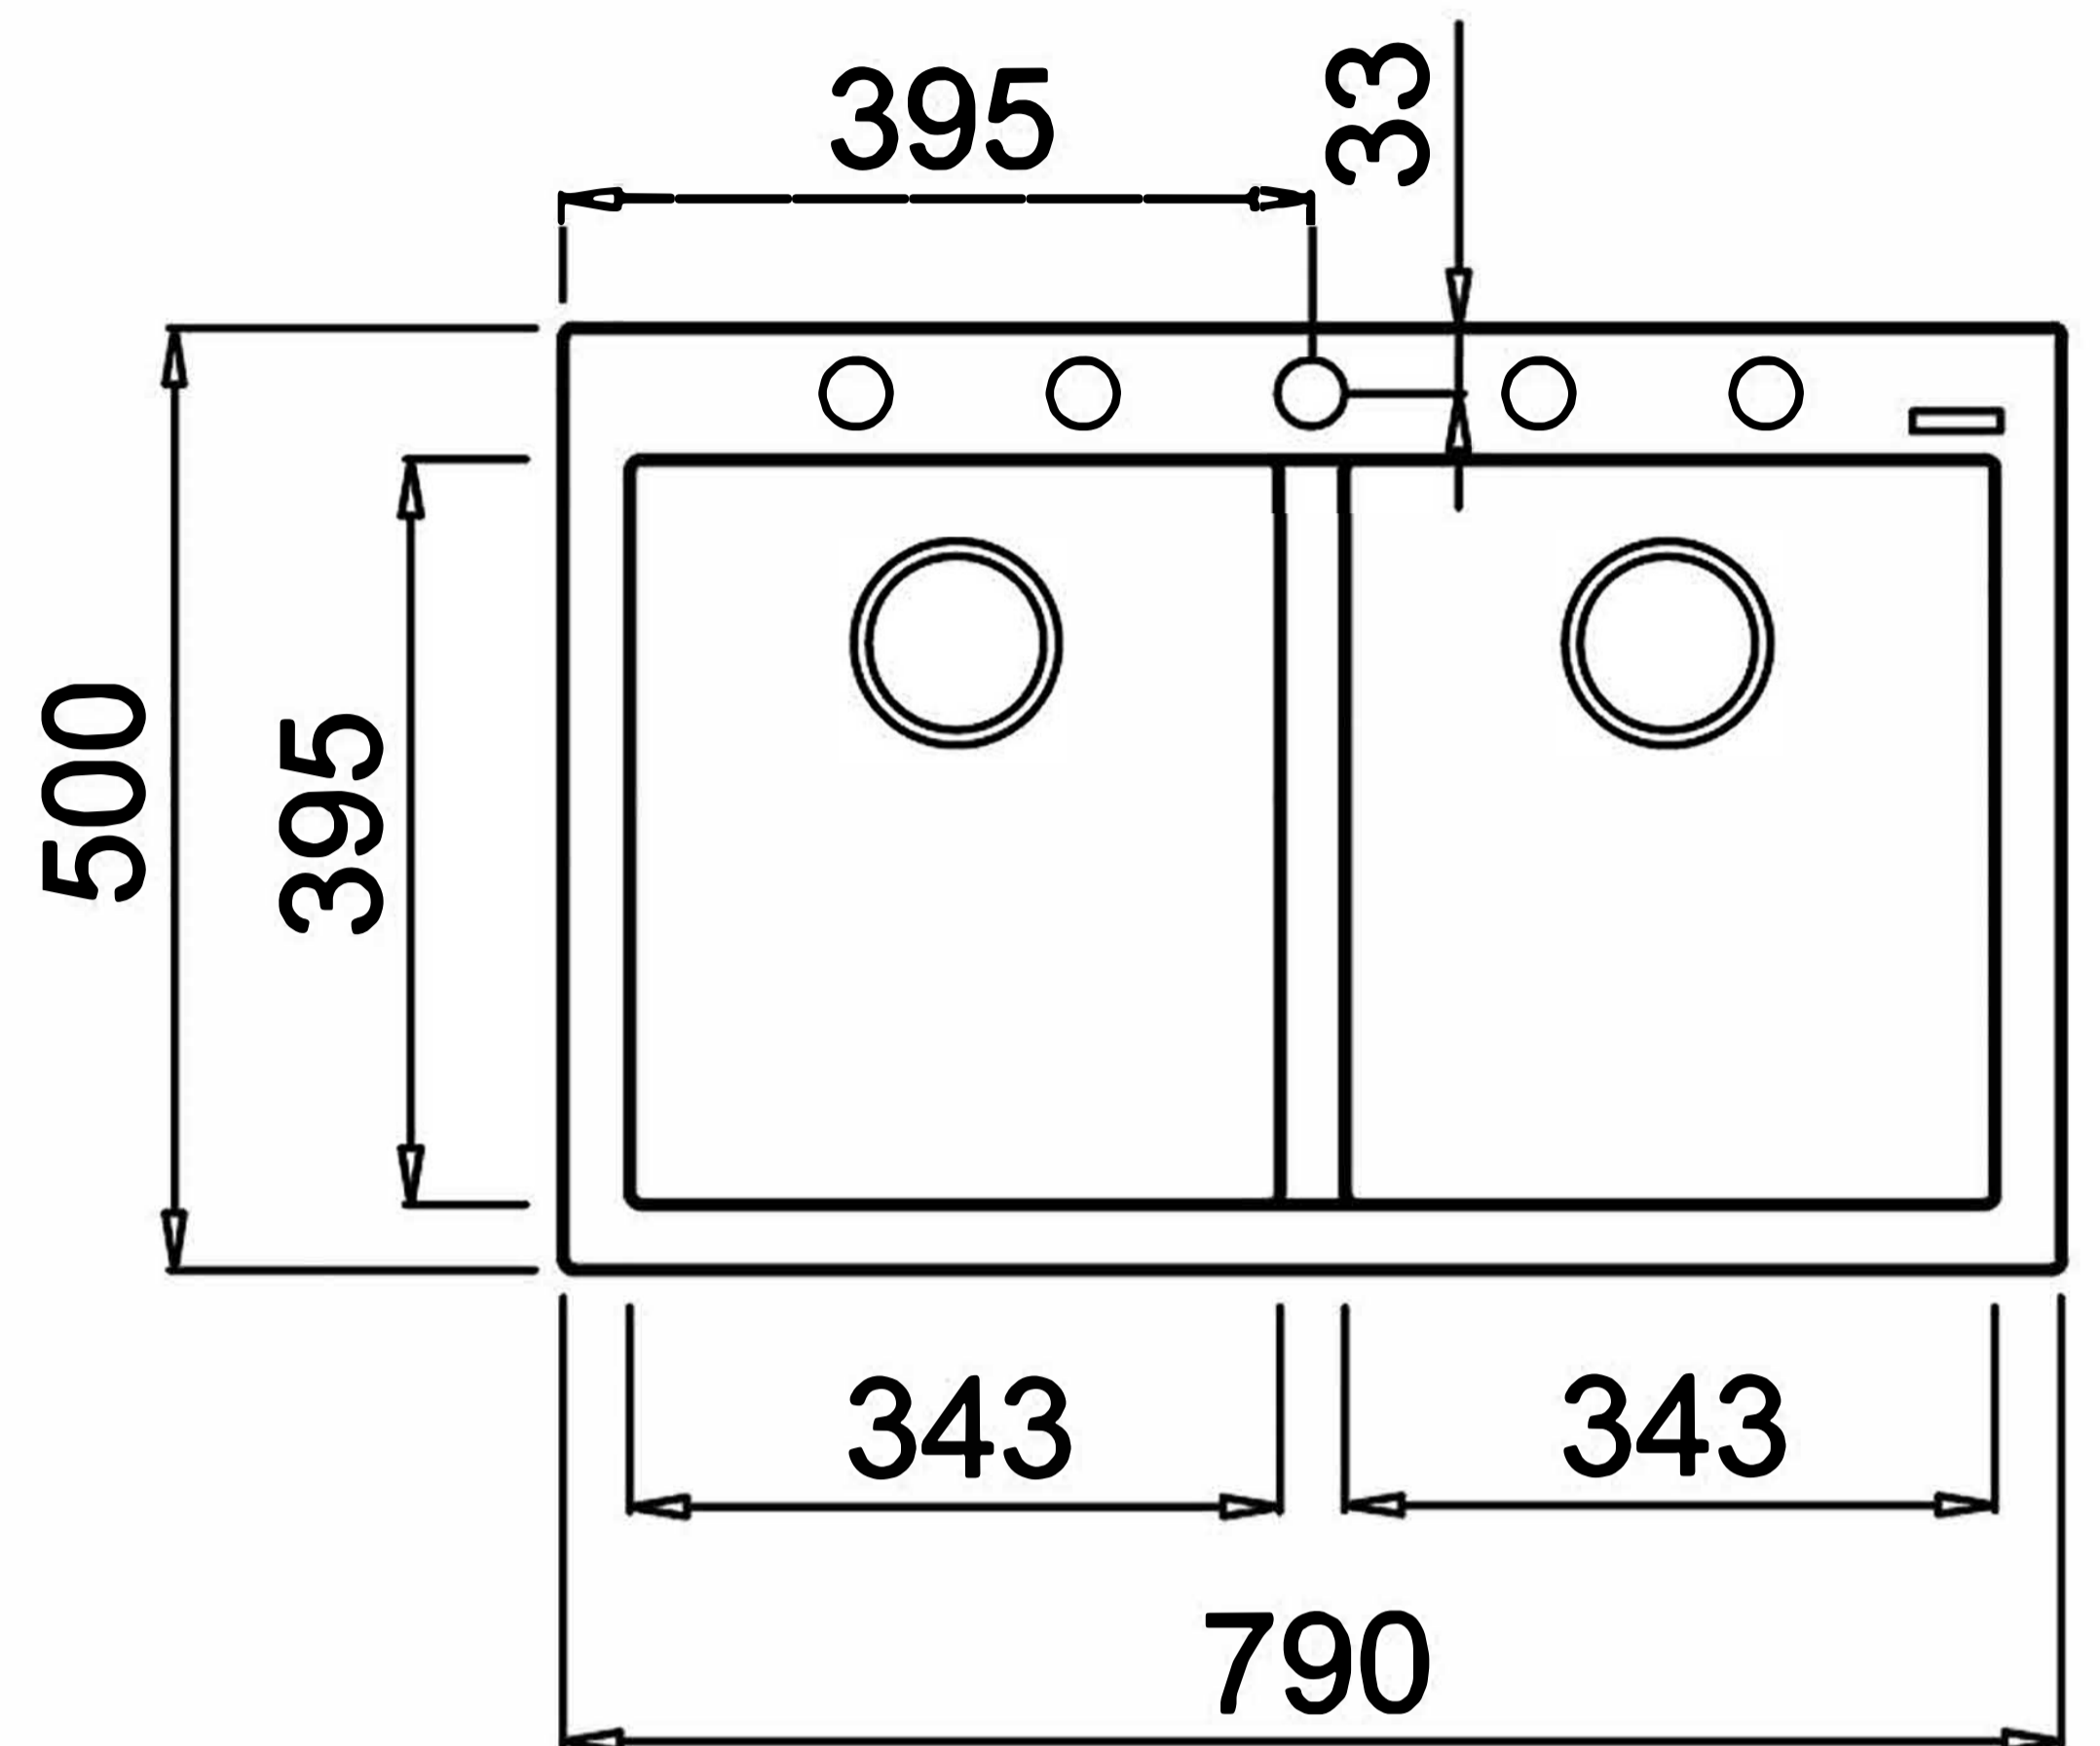

QUAD200BL: QUADRILLE 200 - GRANITE SINK

QUAD200BL/WH: 790mm x 500mm x 200mm

DIMENSIONS

Length: 790mm | Width: 500mm | Depth: 200mm

DESCRIPTION

- Contemporary large double square bowl
- 790mm long x 500mm wide x 200mm deep
- Can be inset or undermount
- Constructed from Luisigranit:
 - Luisigranit is composed of quartz (the hardest element of granite), acryl (a high quality polymer) and colour pigment
- Its high quality materials and construction makes it heat resistant, scratch resistant, stain resistant and impact resistant
- The antibacterial properties create a highly hygienic surface
- The density of the Luisigranit stifles all sounds making for comfortable use
- Supplied with two 90mm basket wastes
- No overflow