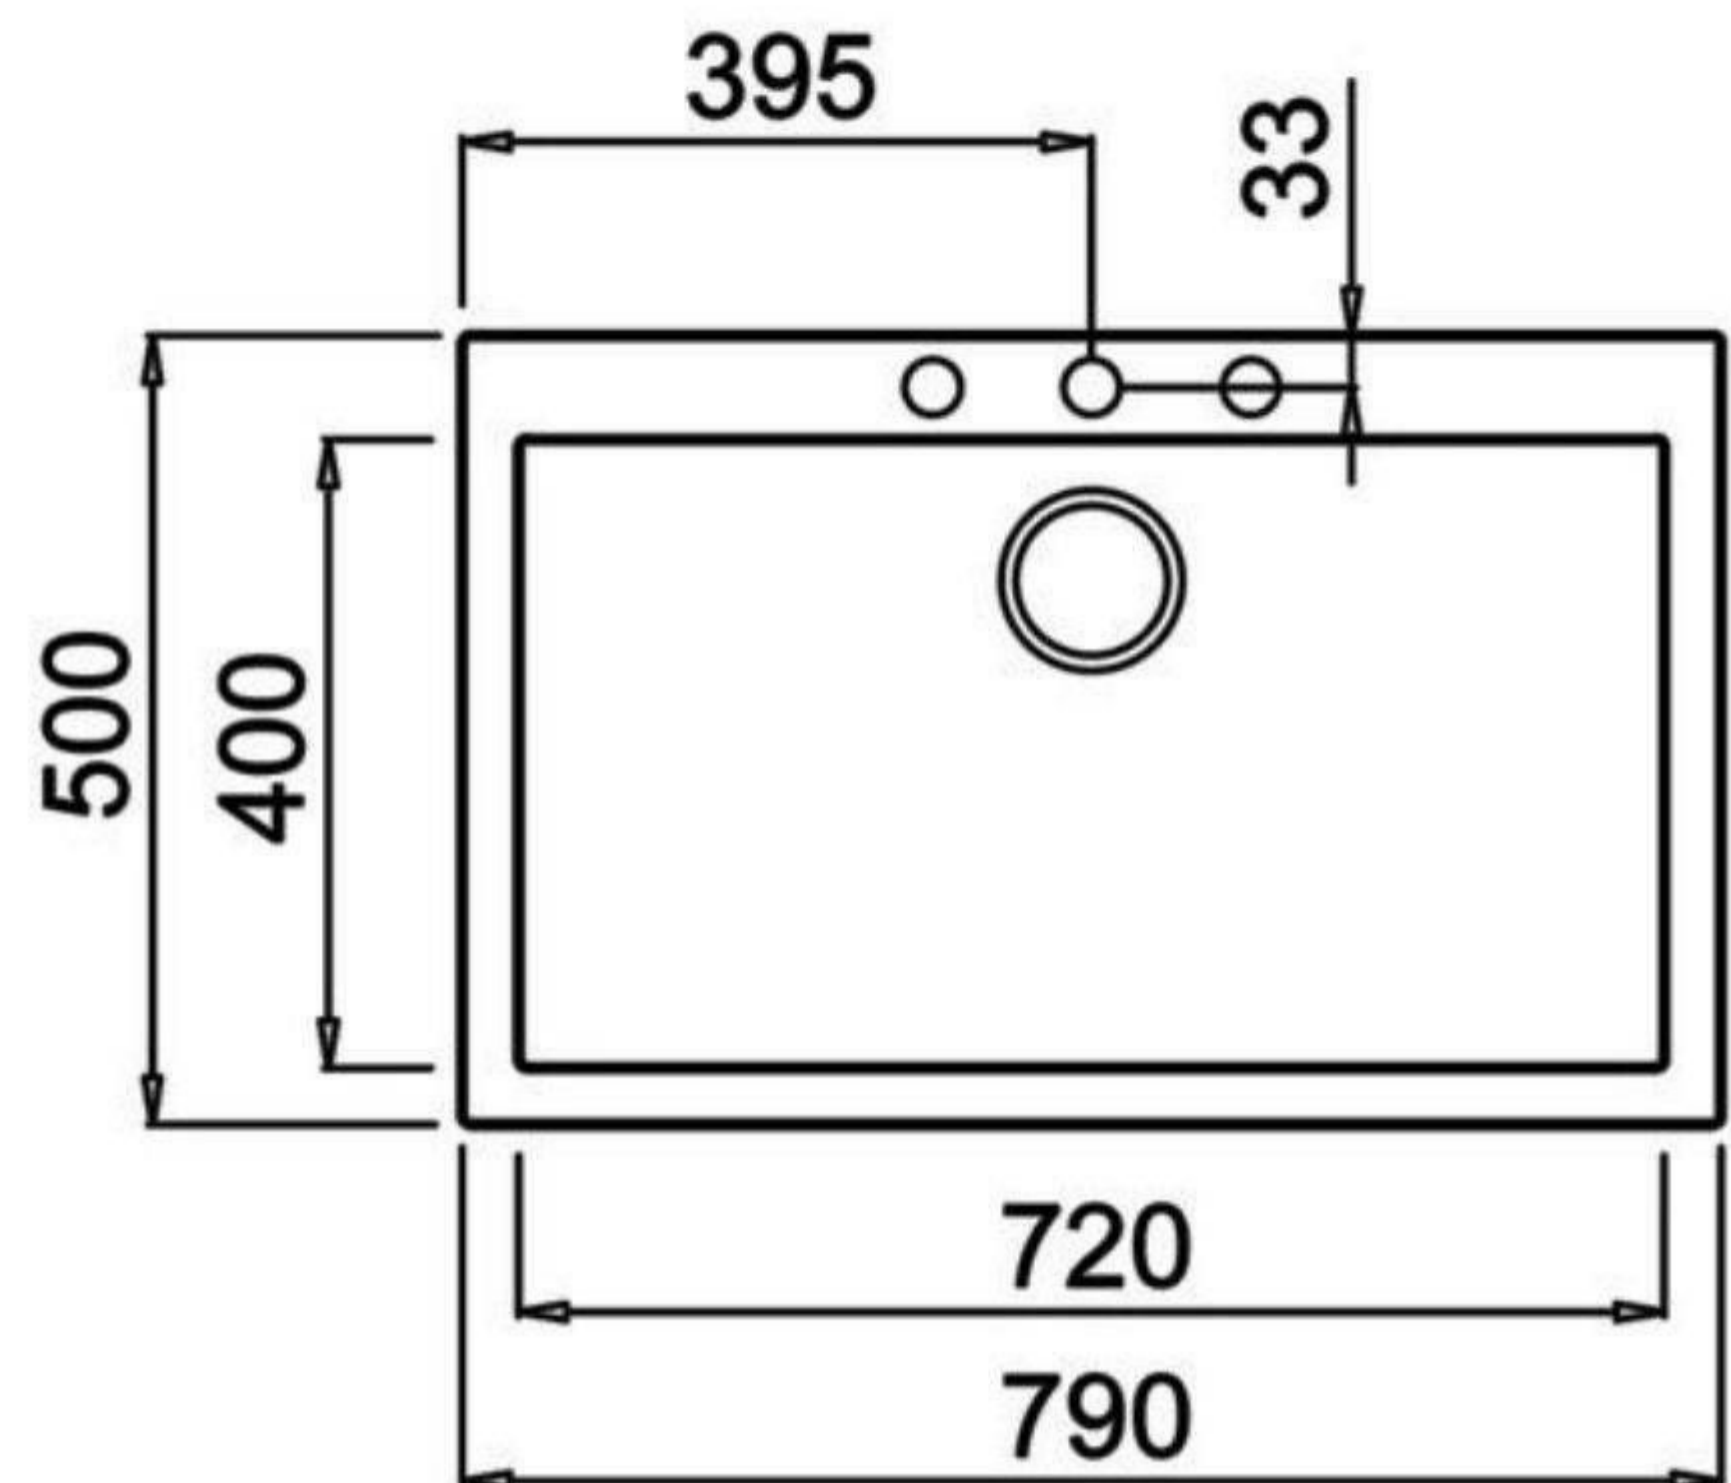

QUAD125BL: QUADRILLE 125 - GRANITE SINK

QUAD125BL/WH: 790mm x 500mm x 210mm

DIMENSIONS

Length: 790mm | Width: 500mm | Depth: 210mm

DESCRIPTION

- Contemporary large square bowl
- 790mm long x 500mm wide x 210mm deep
- Can be inset or undermount
- Constructed from Luisigranit:
 - Luisigranit is composed of quartz (the hardest element of granite), acryl (a high quality polymer) and colour pigment
- Its high quality materials and construction makes it heat resistant, scratch resistant, stain resistant and impact resistant
- The antibacterial properties create a highly hygienic surface
- The density of the Luisigranit stifles all sounds making for comfortable use
- Supplied with one 90mm basket wastes
- No overflow