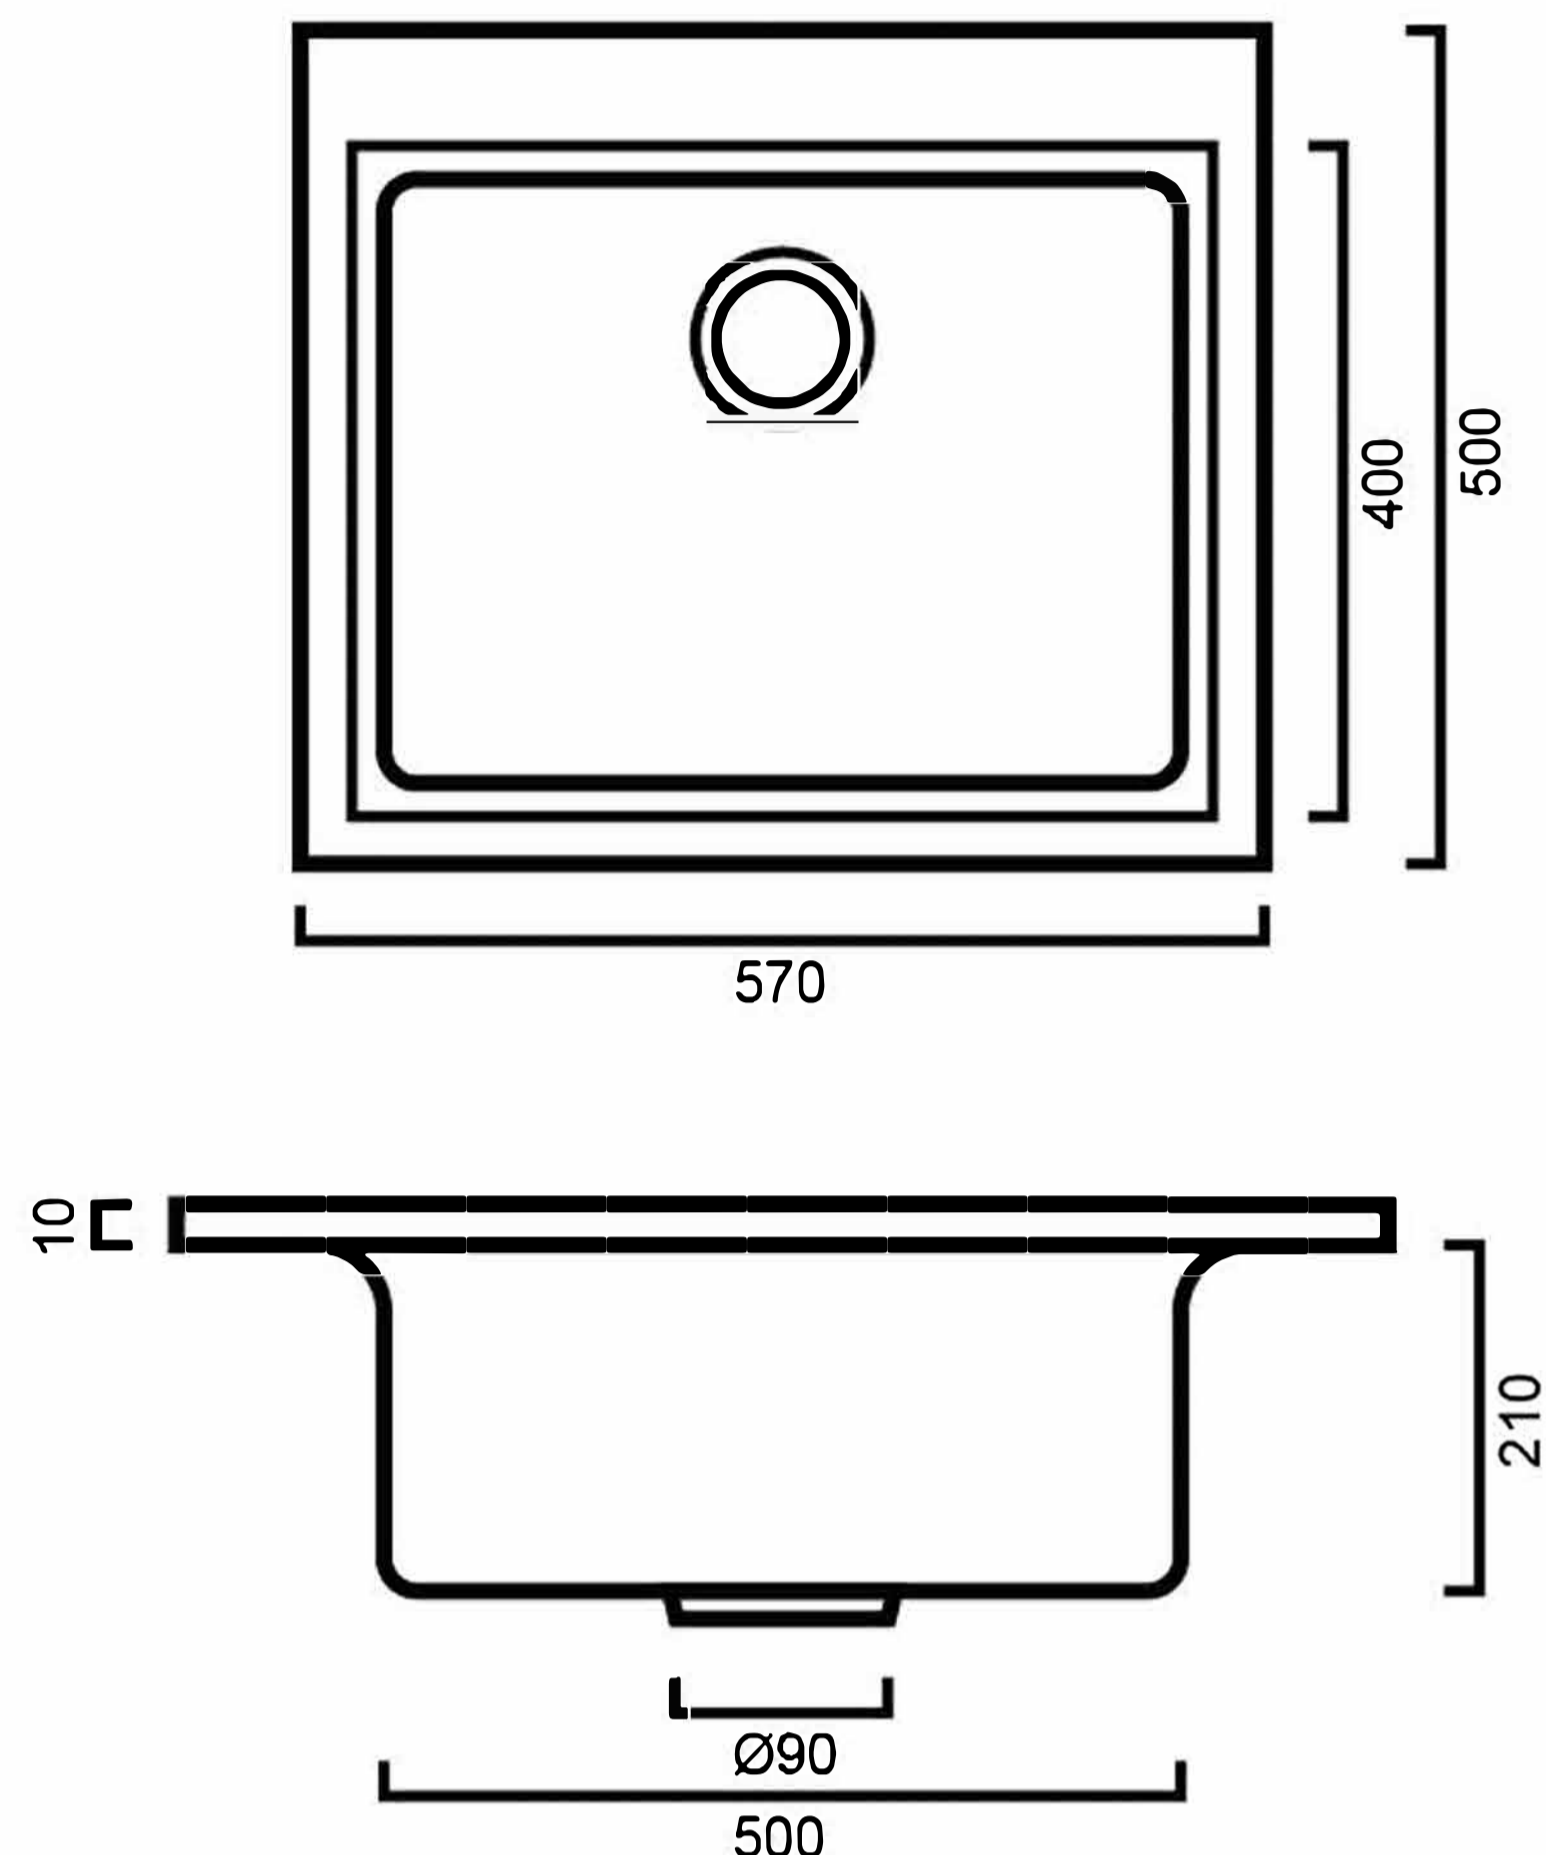

QUAD100BL: QUADRILLE 100 - GRANITE SINK

QUAD100(BL/WH): 570mm x 500mm x 210mm

DIMENSIONS

Length: 570mm | Width: 500mm | Depth: 210mm

DESCRIPTION

- Contemporary large square bowl
- 570mm long x 500mm wide x 220mm deep
- Can be inset or undermount
- Constructed from Luisigranit:
 - Luisigranit is composed of quartz (the hardest element of granite), acryl (a high quality polymer) and colour pigment
- Its high quality materials and construction makes it heat resistant, scratch resistant, stain resistant and impact resistant
- The antibacterial properties create a highly hygienic surface
- The density of the Luisigranit stifles all sounds making for comfortable use
- Supplied with one 90mm basket wastes
- No overflow