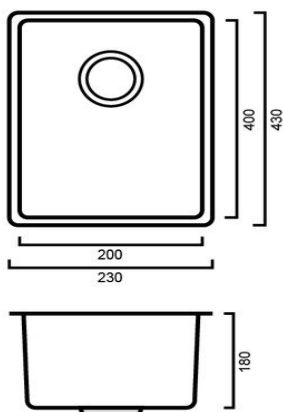

QU50U QUADRO 50U - UNDEMROUNT SINK

QU50U: 230mm x 430mm x 180mm

DIMENSIONS

Length: 240mm | Width: 440mm | Depth : 180mm

DESCRIPTION

- The Quadro 50U undermount sink is a small rectangular stainless steel sink that has been specially designed for unique uses such as a wash sink in a bar, alfresco, caravan or tiny home, as well as commercial uses for washing vegetables and cooking with. It fits well in small spaces and can be easily combined with a matching strainer bowl, increasing its practicality. It has rounded corners making it easy to clean yet retaining its modern square design, and is made from 304 grade, 18 /10 stainless steel with a beautiful brushed Finish for a longer-lasting sink.
- Small rectangular sink with rounded corners and a modern brushed stainless steel Finish
- 240mm long x 440mm wide x 180mm deep
- Constructed from thick, 304 grade, 18 /10 grade stainless steel
- Designed to be installed inset or undermount
- Features sound deadening pads to reduce sound of use
- Coated with anti-condensation paint to protect your cabinet
- Supplied with one 90mm basket waste plug for free

IMPORTANT NOTICE

- The dimensions of all ceramic products may vary from size guidelines due to material properties and the handmade manufacturing process.
- All pictures and drawings on this brochure are representational only, changes in the product may have occurred since time of print.
- All prices on this brochure and The Sink Warehouse website are subject to change without notice.