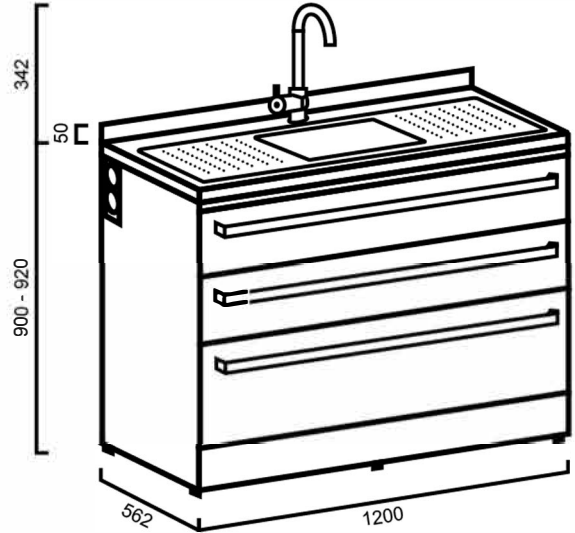

LTSTATION: ROBINHOOD - WORKSTATION

LTSTATION: 1200mm x 562mm x 900mm

DIMENSIONS

Length: 1200mm | Width: 562mm | Height: 900mm

DESCRIPTION

- Compact laundry sink and cabinet station
- 1200mm long x 562mm wide x 900mm high
- Features an 18 litre stainless steel bowl with an overflow and double drainer on a powder coated galvanised steel cabinet
- Includes gooseneck single lever mixer tap (WELS 3 Star Rating | 8L/min | License Number: 0311 | Registration Number: T06399)
- Includes washing machine taps, side apertures for washing machine hoses, and an extra 1200mm washing machine connection hose
- Adjustable feet
- Trough made from 304, 18/10 grade stainless steel
- Three compartmentalised drawers
- S-trap to prevent drain odours
- 600mm flexi-tail water hoses for easy connection
- Supplied fully made - not flat packed
- Splashback not included (optional extra)