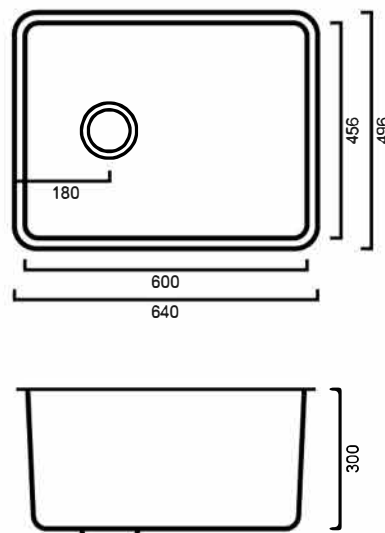

LTJBQ: QUADRO - JUMBO TROUGH

LTJBQ: 640mm x 496mm x 300mm

DIMENSIONS

Length: 640mm | Width: 496mm | Depth: 300mm

DESCRIPTION

- Stainless steel laundry trough
- 640mm long x 496mm wide x 300mm deep
- Can be inset or undermount
- Satin finish
- Water Capacity: 80 Litres
- No overflow
- Supplied with one 90mm basket waste
- Manufactured from 304, 18/10 grade stainless steel

IMPORTANT NOTICE

- All stainless steel products are constructed from 304, 18/10 grade stainless steel.
- It is strongly recommended that any cut-outs made to your bench top is made based on the individual product dimensions.
- All pictures and drawings on this brochure are representational only, changes in the product may have occurred since time of print.
- All prices on this brochure and The Sink Warehouse website are subject to change without notice.