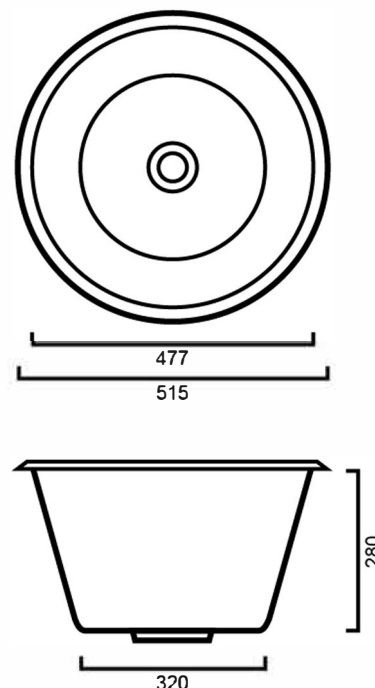

LTBBI: 515mm x 280mm

## DIMENSIONS

Length: 515mm | Width: 515mm | Depth: 280mm

## DESCRIPTION

- Contemporary round inset laundry trough
- 515mm long x 515mm wide x 280mm deep
- Water capacity: 36 Litres
- Features one round, full sized bowl that allows for a high degree of comfort and functionality
- Supplied with one 90mm basket waste