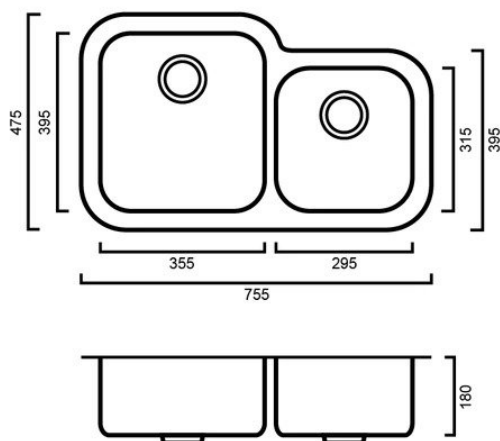

LS175U LIFESTYLE 175U - UNDERMOUNT SINK

LS175U: 755mm x 475mm x 180mm

DIMENSIONS

Length: 755mm | Width: 475mm | Depth : 180mm

DESCRIPTION

- Stainless steel undermount sink
- 755mm length x 475mm height x 180mm depth
- Features one full size bowl and one 3 / 4 bowl for a high degree of functionality and comfort
- Supplied with two 90mm basket wastes
- Manufactured from 304 grade stainless steel

IMPORTANT NOTICE

- The dimensions of all ceramic products may vary from size guidelines due to material properties and the handmade manufacturing process.
- All pictures and drawings on this brochure are representational only, changes in the product may have occurred since time of print.
- All prices on this brochure and The Sink Warehouse website are subject to change without notice.