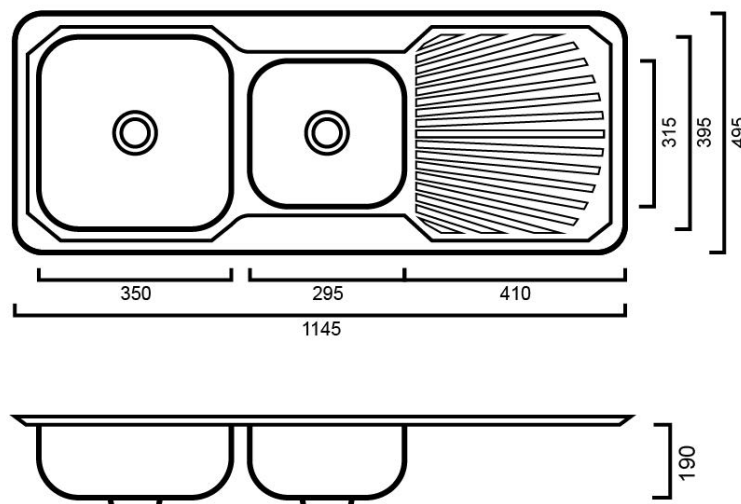

## LS175 LIFESTYLE 175 - INSET SINK

LS175: 1145mm x 495mm x 190mm

### DIMENSIONS

Length: 1145mm | Width: 495mm | Depth : 190mm

### DESCRIPTION

- Stainless steel inset sink
- 1145mm length x 495mm height x 190mm depth
- Features one full size bowl and one 3 /4 bowl for a high degree of functionality and comfort
- Supplied with two 90mm basket wastes
- Manufactured from 304 grade stainless steel