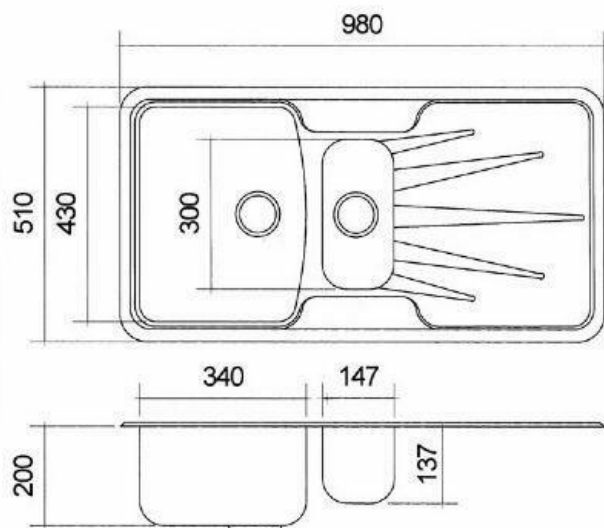

### **DIMENSIONS**

Length: 980mm | Width: 510mm | Depth: 200mm

- The Korona is a contemporary, inset, white, granite laundry trough
- 980mm long x 510mm wide x 200mm deep
- Constructed from strong, durable composite granite (70% quartz, 29% acrylic resin, 1% colour)
- Features one large bowl and one smaller with drainer for a high degree of comfort and functionality
- This hard wearing laundry trough is resistant to heat, knocks and light so it will not fade over time
- Includes one 90mm basket waste
- No Overflow