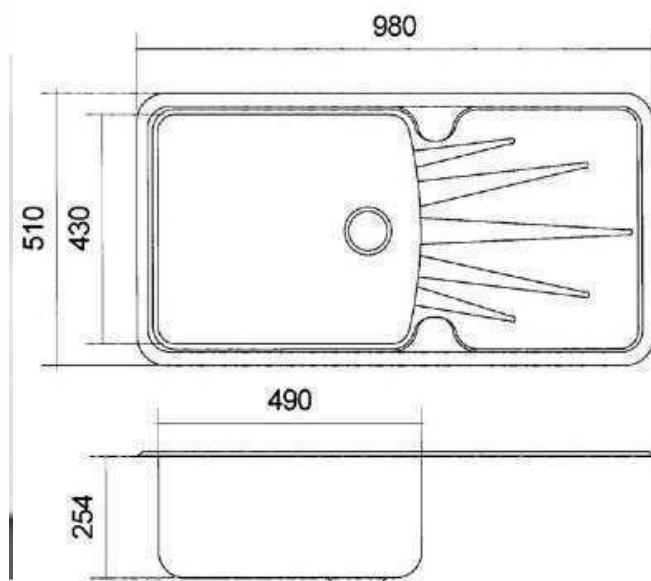

## DIMENSIONS

Length: 980mm | Width: 510mm | Depth: 254mm

- The Korona is a contemporary, inset, white, granite laundry trough
- 980mm long x 510mm wide x 254mm deep
- Constructed from strong, durable composite granite (70% quartz, 29% acrylic resin, 1% colour)
- Features single large bowl with drainer for a high degree of comfort and functionality
- This hard wearing laundry trough is resistant to heat, knocks and light so it will not fade over time
- Includes one 90mm basket waste
- No Overflow