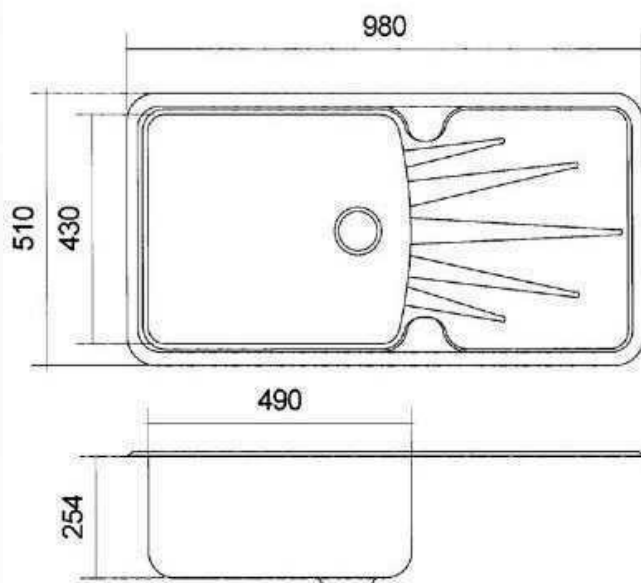

### **DIMENSIONS**

Length: 980mm | Width: 510mm | Depth: 254mm

- The Korona is a contemporary, inset, champagne, granite laundry trough
- 980mm long x 510mm wide x 254mm deep
- Constructed from strong, durable composite granite (70% quartz, 29% acrylic resin, 1% colour)
- Features single large bowl with drainer for a high degree of comfort and functionality
- This hard wearing laundry trough is resistant to heat, knocks and light so it will not fade over time
- Includes one 90mm basket waste
- No Overflow