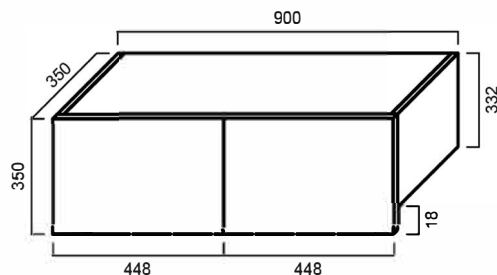

KCWSF090: 900mm x 350mm x 332mm

DIMENSIONS

Length: 900mm | Depth: 350mm | Height: 332mm

DESCRIPTION

- Contemporary kitchen fridge cabinet
- 16mm thick, high moisture resistant board
- 2 pac polyurethane construction
- Soft close doors and drawers
- Gloss finish