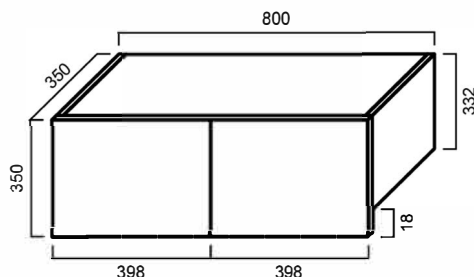

KCWSF080: 800mm x 350mm x 332mm

DIMENSIONS

Length: 800mm | Depth: 350mm | Height: 332mm

DESCRIPTION

- Contemporary kitchen fridge cabinet
- 16mm thick, high moisture resistant board
- 2 pac polyurethane construction
- Soft close doors and drawers
- Gloss finish