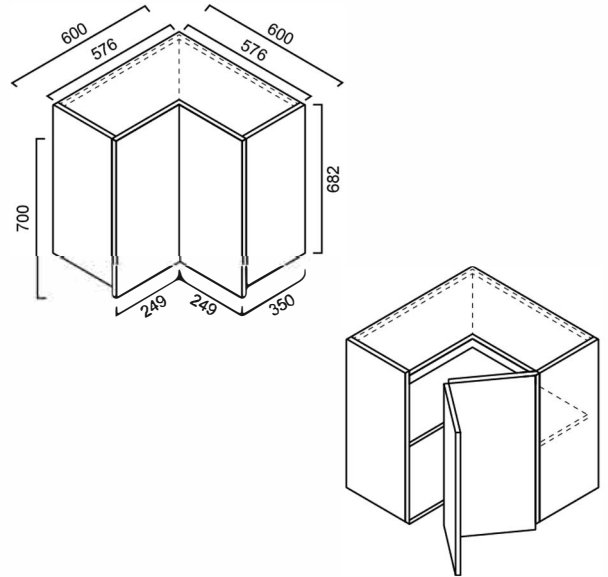

KCWAC60: 600mm x 600mm x 682mm

DIMENSIONS

Length: 600mm | Depth: 600mm | Height: 682mm

DESCRIPTION

- Contemporary kitchen and laundry wall corner cabinet
- 16mm thick, high moisture resistant board
- 2 pac polyurethane construction
- Soft close doors
- Gloss white finish