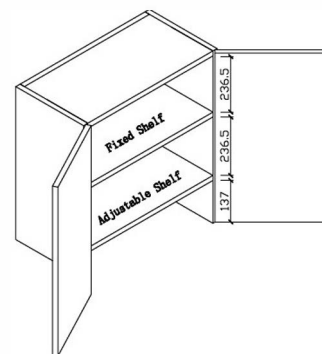

KCWS60SR : WALL CABINET - DOUBLE DOOR CONCEALED RANGE HOOD

DIMENSIONS

Length: 600mm | Depth: 350mm | Height: 682mm

DESCRIPTION

- Contemporary kitchen cabinet for concealed rangehood
- 16mm thick, high moisture resistant board
- 2 pac polyurethane construction
- Soft close doors
- Gloss white finish