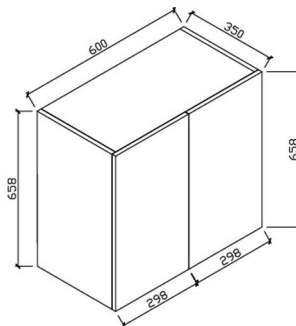

KCWS60SR : WALL CABINET - DOUBLE DOOR CONCEALED RANGE HOOD

DIMENSIONS

Length: 600mm | Depth: 350mm | Height: 682mm

DESCRIPTION

- Contemporary kitchen cabinet for concealed rangehood
- 16mm thick, high moisture resistant board
- 2 pac polyurethane construction
- Soft close doors
- Gloss white finish