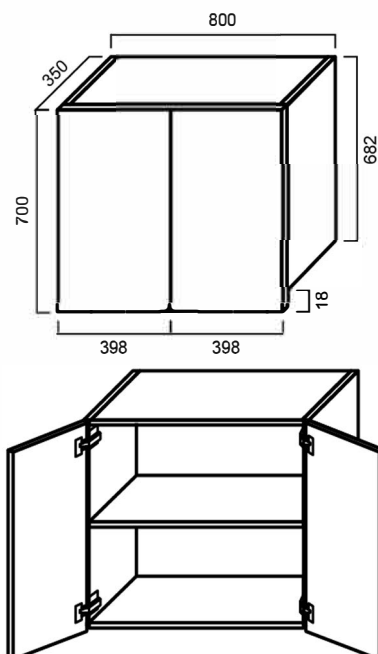

KCWA080: 800mm x 350mm x 682mm

DIMENSIONS

Length: 800mm | Depth: 350mm | Height: 682mm

DESCRIPTION

- Contemporary kitchen and laundry wall cabinet
- 16mm thick, high moisture resistant board
- 2 pac polyurethane construction
- Soft close doors
- Gloss white finish