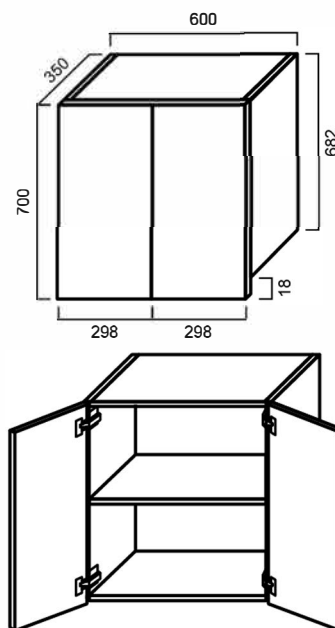

**KCWA060: 600mm x 350mm x 682mm**

## DIMENSIONS

Length: 600mm | Depth: 350mm | Height: 682mm

## DESCRIPTION

- Contemporary kitchen and laundry wall cabinet
- 16mm thick, high moisture resistant board
- 2 pac polyurethane construction
- Soft close doors
- Gloss white finish