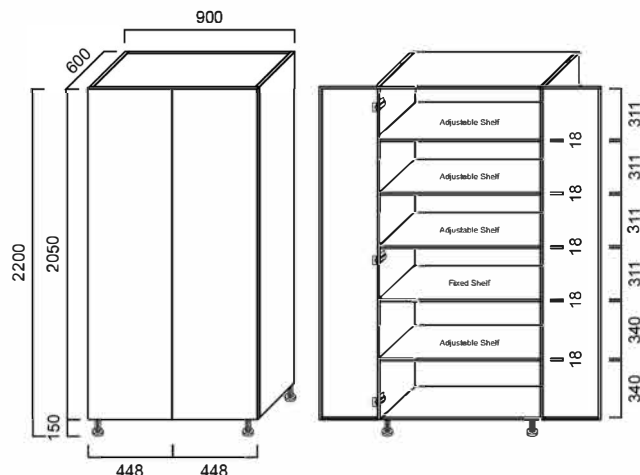

KCTP902D: 900mm x 600mm x 2050mm

DIMENSIONS

Length: 900mm | Depth: 600mm | Height: 2050mm

DESCRIPTION

- Contemporary kitchen pantry cabinet
- 16mm thick, high moisture resistant board
- 2 pac polyurethane construction
- Soft close doors
- Gloss finish