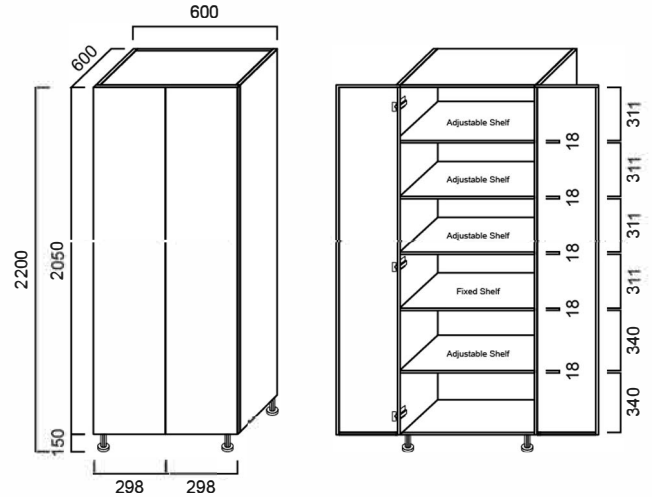

KCTP602D: 600mm x 600mm x 2050mm

DIMENSIONS

Length: 600mm | Depth: 600mm | Height: 2050mm

DESCRIPTION

- Contemporary kitchen pantry cabinet
- 16mm thick, high moisture resistant board
- 2 pac polyurethane construction
- Soft close doors
- Gloss finish