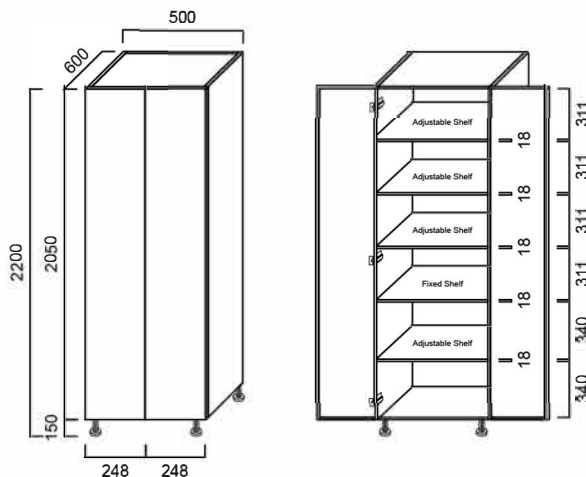

KCTP502D: 500mm x 600mm x 2050mm

DIMENSIONS

Length: 500mm | Depth: 600mm | Height: 730mm

DESCRIPTION

- Contemporary kitchen and laundry cabinet
- 16mm thick, high moisture resistant board
- 2 pac polyurethane construction
- Soft close doors and drawers