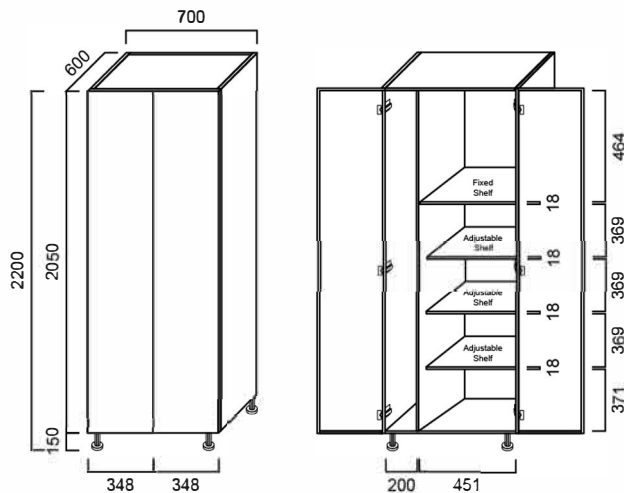

**KCTLPC70B: 700mm x 600mm x 2050mm**

**DIMENSIONS**

Length: 700mm | Depth: 600mm | Height: 2050mm

**DESCRIPTION**

- Contemporary tall kitchen and laundry cabinet with broom section
- 16mm thick, high moisture resistant board
- 2 pac polyurethane construction
- Soft close doors and drawers
- Gloss finish