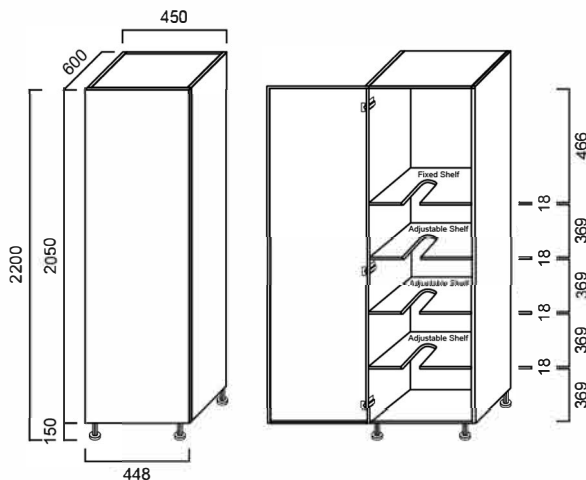

KCTLPC45B: 450mm x 600mm x 2050mm

DIMENSIONS

Length: 450mm | Depth: 600mm | Height: 2050mm

DESCRIPTION

- Contemporary tall kitchen and laundry cabinet with broom section
- 16mm thick, high moisture resistant board
- 2 pac polyurethane construction
- Soft close doors and drawers
- Gloss finish