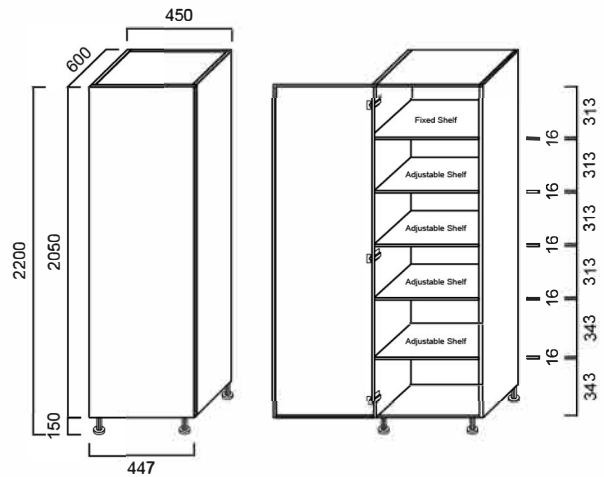

KCTLPC45: 450mm x 600mm x 2050mm

DIMENSIONS

Length: 450mm | Depth: 600mm | Height: 2050mm

DESCRIPTION

- Contemporary tall kitchen and laundry cabinet
- 16mm thick, high moisture resistant board
- 2 pac polyurethane construction
- Soft close doors and drawers
- Gloss finish