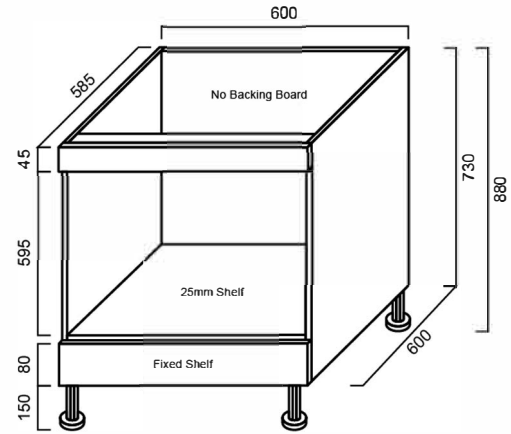

**KCBSBO60: 600mm x 585mm x 730mm**

## DIMENSIONS

Length: 600mm | Depth: 585mm | Height: 730mm

## DESCRIPTION

- Contemporary oven cabinet
- 16mm thick, high moisture resistant board
- 2 pac polyurethane construction
- 1 drawer
- Soft close drawers
- Gloss white finish