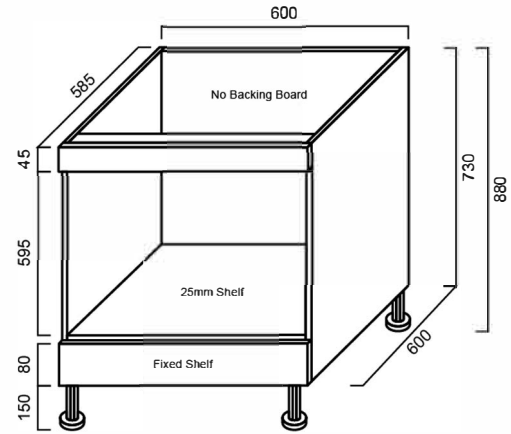

KCBSBO60: 600mm x 585mm x 730mm

DIMENSIONS

Length: 600mm | Depth: 585mm | Height: 730mm

DESCRIPTION

- Contemporary oven cabinet
- 16mm thick, high moisture resistant board
- 2 pac polyurethane construction
- 1 drawer
- Soft close drawers
- Gloss white finish