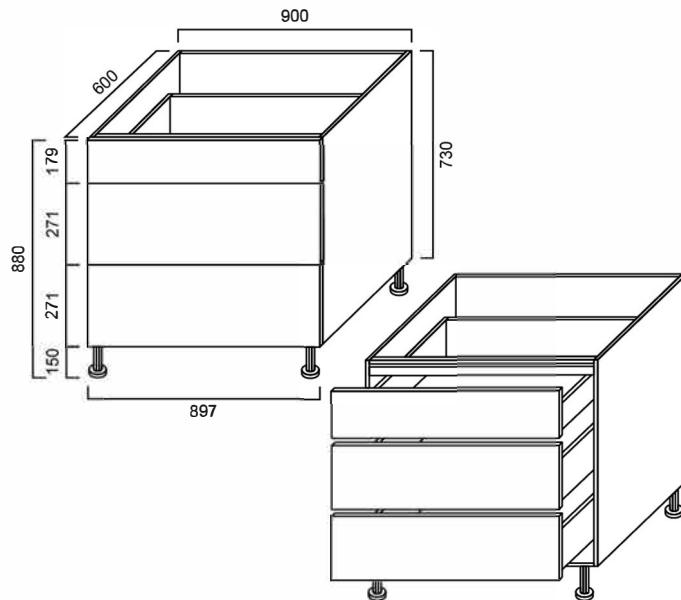

KCBD9012: 900mm x 600mm x 730mm

DIMENSIONS

Length: 900mm | Depth: 600mm | Height: 730mm

DESCRIPTION

- Contemporary kitchen and laundry drawer unit
- 1 small draw and 2 medium drawers
- 16mm thick, high moisture resistant board
- 2 pac polyurethane construction
- Soft close doors and drawers