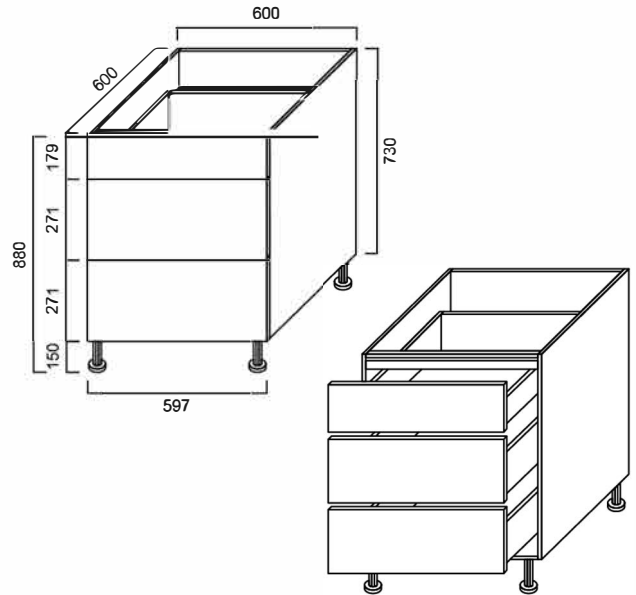

KCBD6012: 600mm x 600mm x 730mm

DIMENSIONS

Length: 600mm | Depth: 600mm | Height: 730mm

DESCRIPTION

- Contemporary kitchen and laundry drawer unit
- 1 small draw and 2 medium drawers
- 16mm thick, high moisture resistant board
- 2 pac polyurethane construction
- Soft close doors and drawers