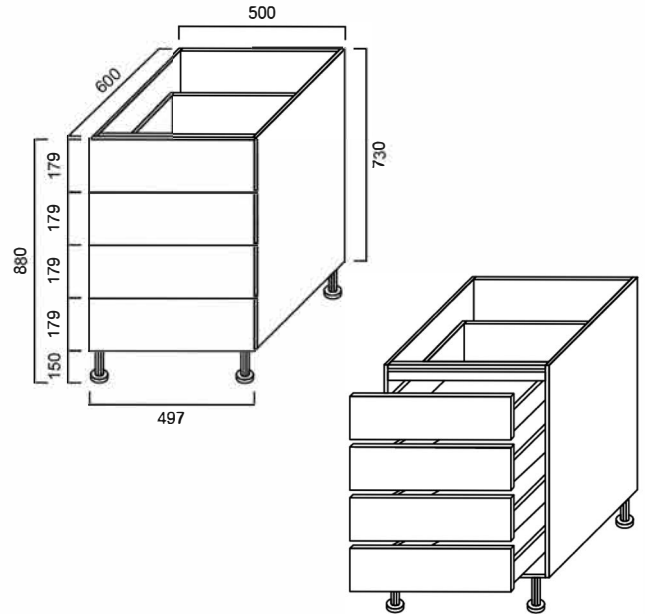

## KCBD504D: 500mm x 600mm x 730mm

### DIMENSIONS

Length: 450mm | Depth: 600mm | Height: 730mm

### DESCRIPTION

- Contemporary kitchen and laundry drawer unit
- 4 small drawers
- 16mm thick, high moisture resistant board
- 2 pac polyurethane construction
- Soft close doors and drawers