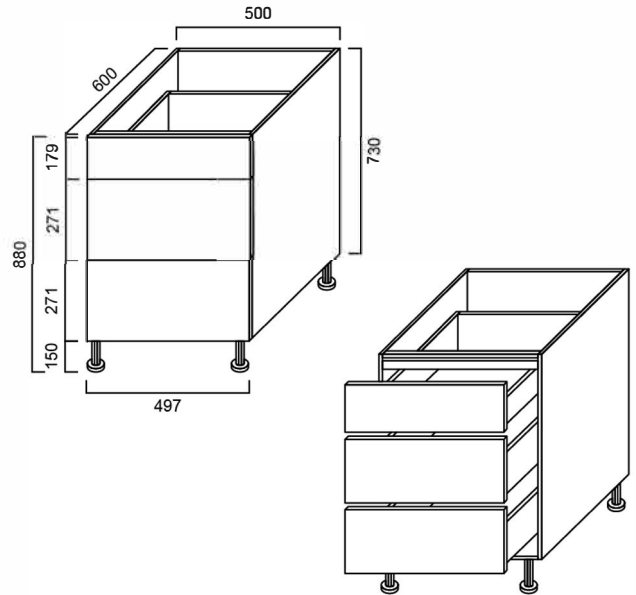

KCBD5012: 500mm x 600mm x 730mm

DIMENSIONS

Length: 500mm | Depth: 600mm | Height: 730mm

DESCRIPTION

- Contemporary kitchen and laundry drawer unit
- 1 small draw and 2 medium drawers
- 16mm thick, high moisture resistant board
- 2 pac polyurethane construction
- Soft close doors and drawers