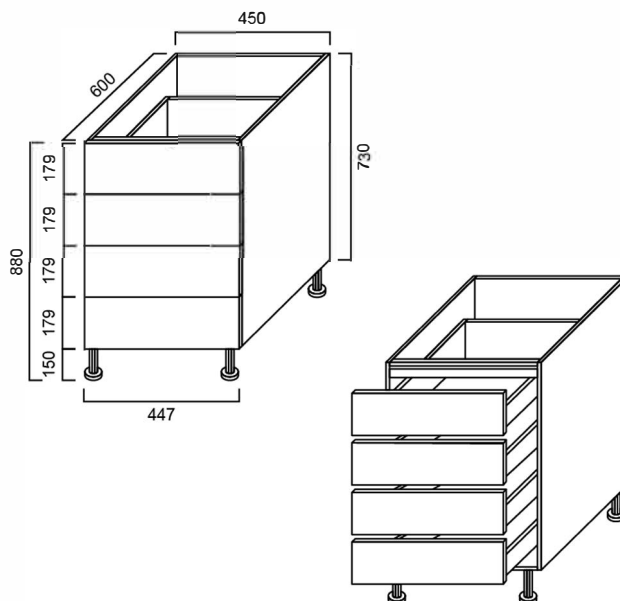

KCBD454D: 450mm x 600mm x 730mm

DIMENSIONS

Length: 450mm | Depth: 600mm | Height: 730mm

DESCRIPTION

- Contemporary kitchen and laundry drawer unit
- 4 small drawers
- 16mm thick, high moisture resistant board
- 2 pac polyurethane construction
- Soft close doors and drawers